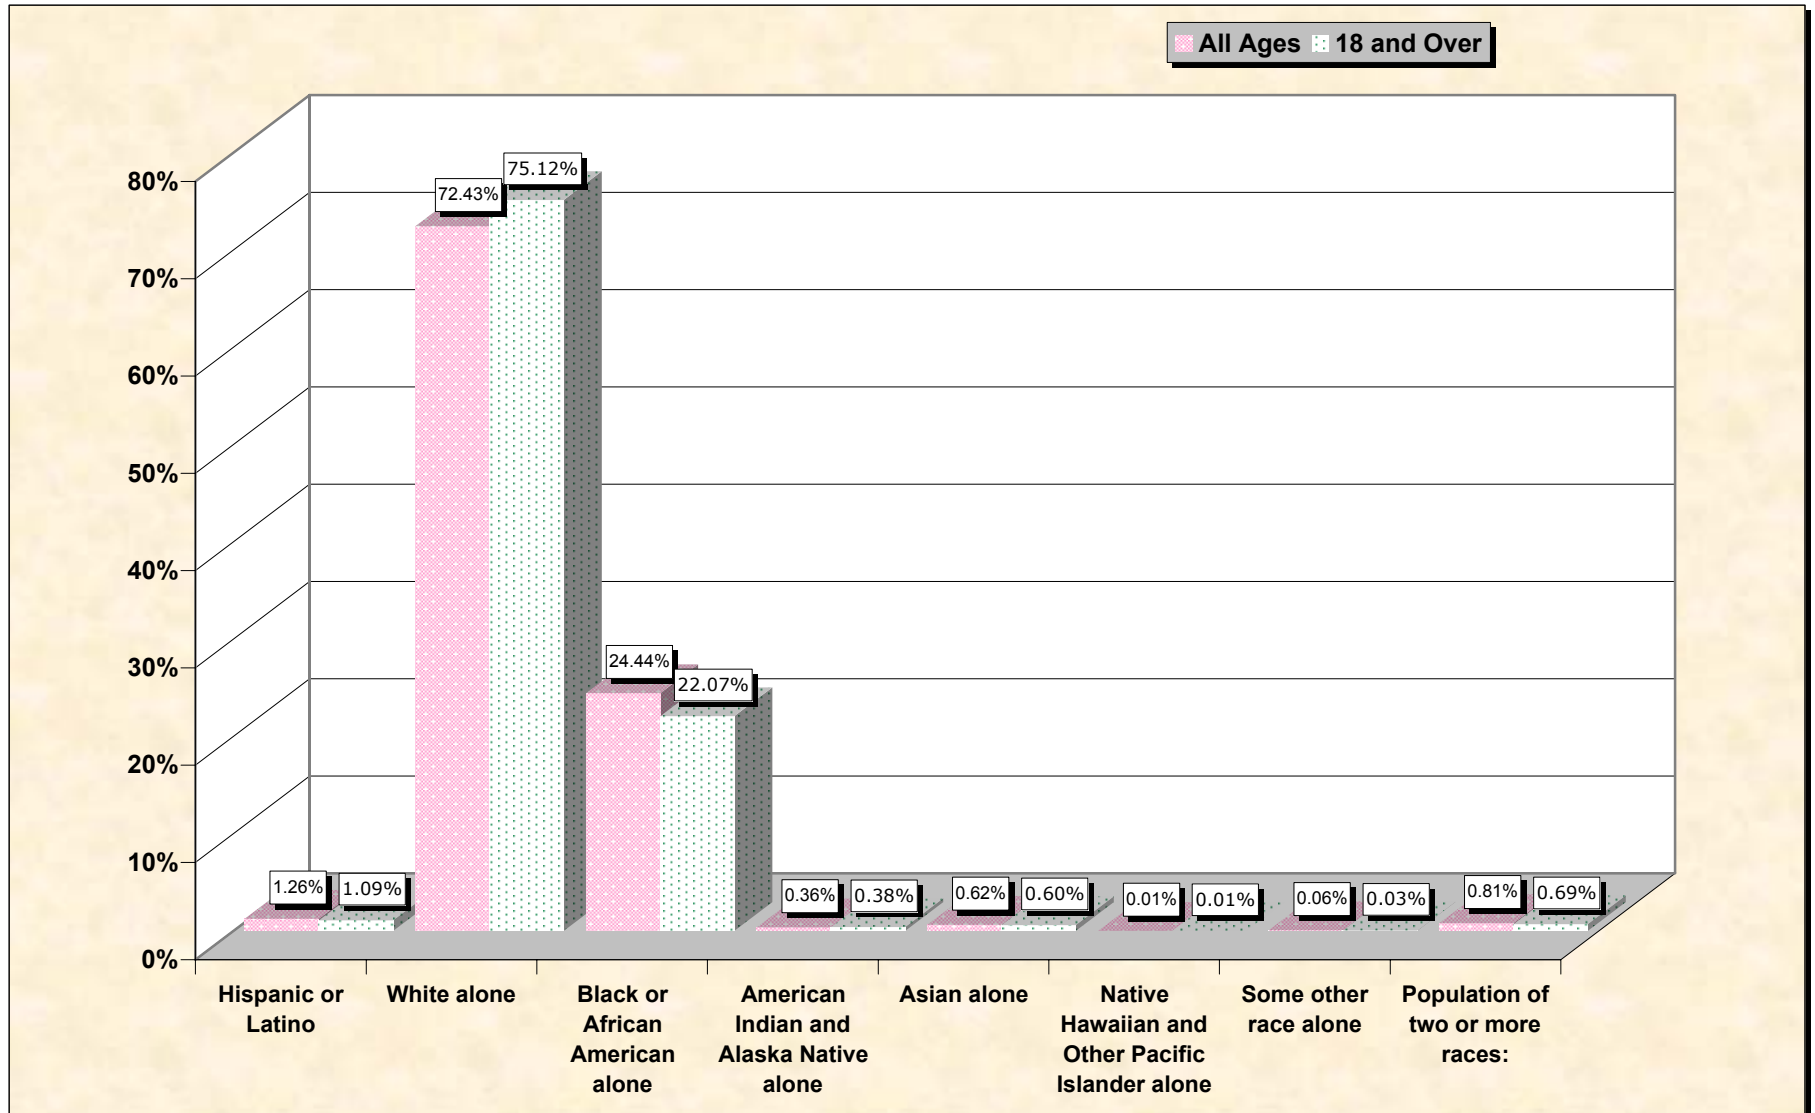

Population by Race or Ethnicity and Age

Houston County, Alabama

Data Set: Census 2000 Redistricting Data (Public Law 94-171) Summary File

www.fairdata2000.com

[3-Oct-02](#)

Hispanic or Latino, and not Hispanic by Race and Age Houston County, Alabama

Source: Data Set: Census 2000 Redistricting Data (Public Law 94-171) Summary File. PL2. HISPANIC OR LATINO, AND NOT HISPANIC OR LATINO BY RACE [73] - Universe: Total population; PL4. HISPANIC OR LATINO, AND NOT HISPANIC OR LATINO BY RACE FOR THE POPULATION 18 YEARS AND OVER [73] - Universe: Total population 18 years and over

source data for chart

HISPANIC OR LATINO, AND NOT HISPANIC OR LATINO BY RACE

	Houston County, Alabama
Total:	88,787
Hispanic or Latino	1,122
Not Hispanic or Latino:	87,665
Population of one race:	86,949
White alone	64,312
Black or African American alone	21,703
American Indian and Alaska Native alone	318
Asian alone	548
Native Hawaiian and Other Pacific Islander alone	13
Some other race alone	55
Population of two or more races:	716

	Houston County, Alabama
Total:	65,801
Hispanic or Latino	719
Not Hispanic or Latino:	65,082
Population of one race:	64,630
White alone	49,433
Black or African American alone	14,522
American Indian and Alaska Native alone	250
Asian alone	398
Native Hawaiian and Other Pacific Islander alone	9
Some other race alone	18
Population of two or more races:	452