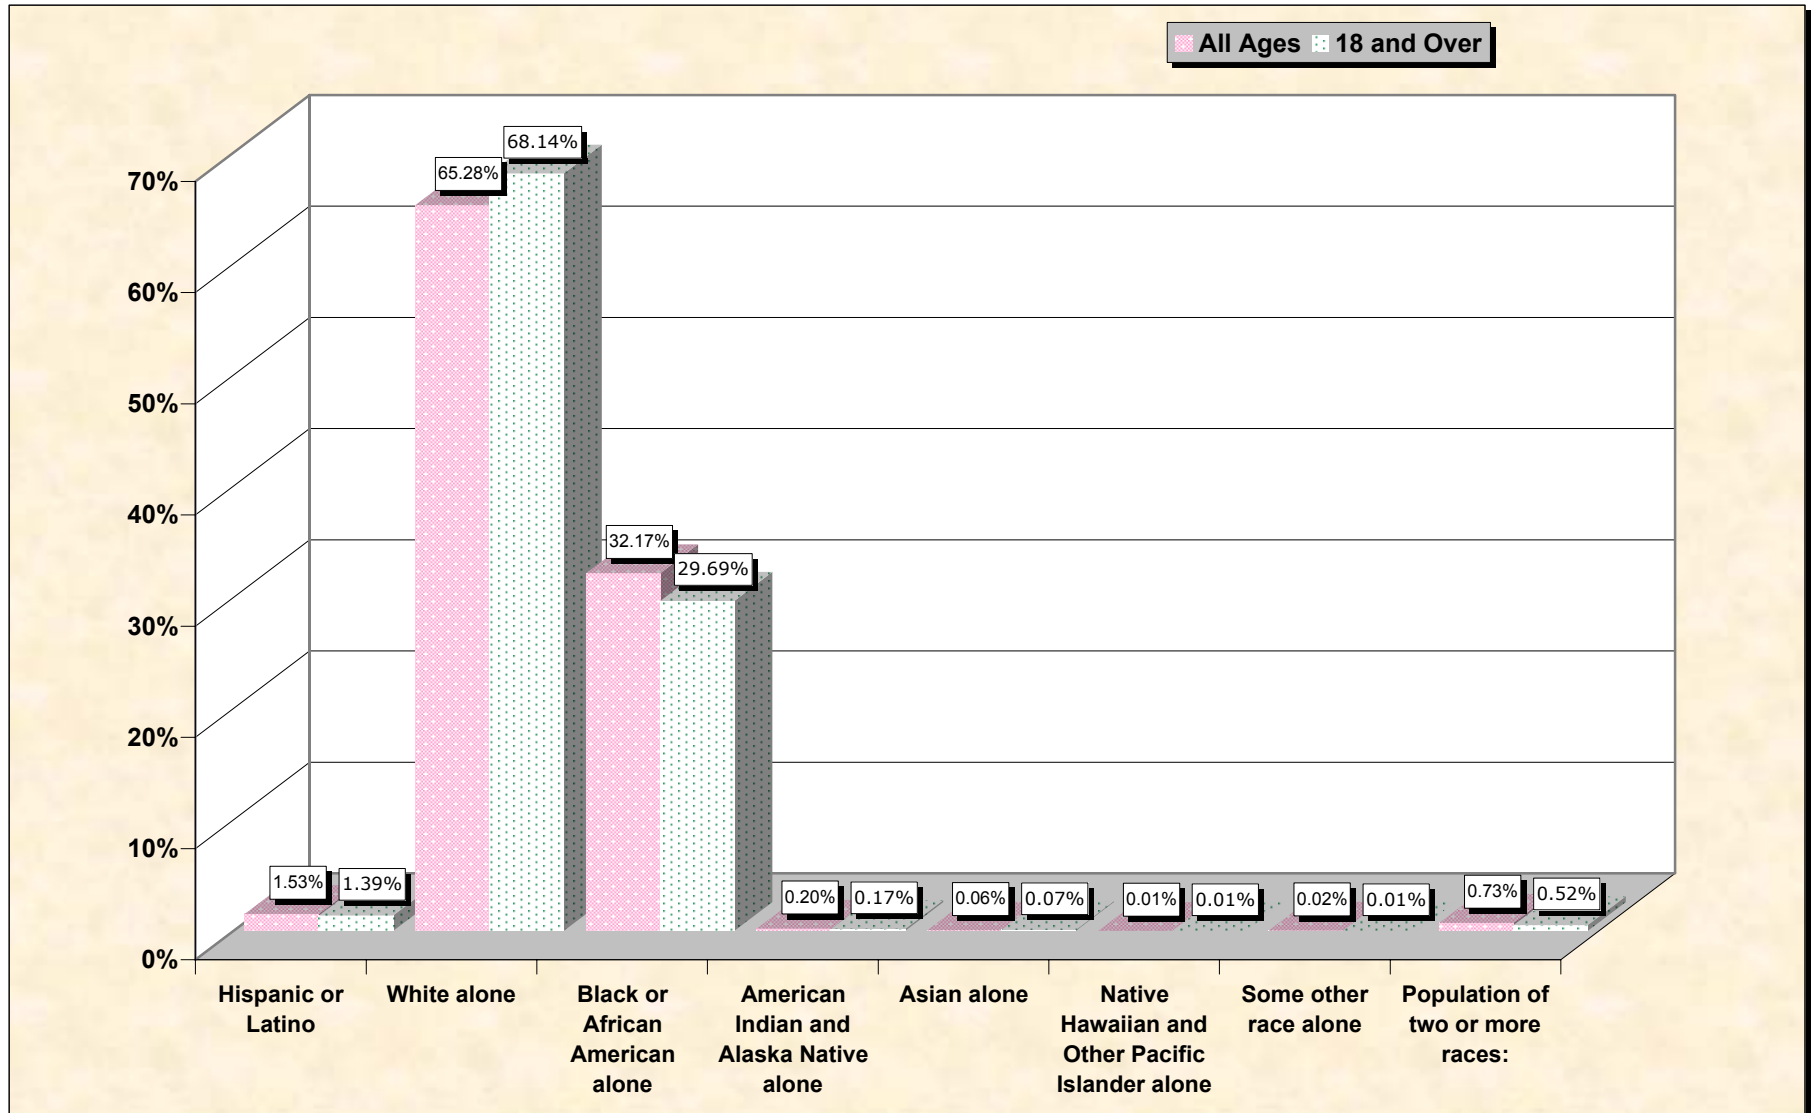

Population by Race or Ethnicity and Age

Henry County, Alabama

Data Set: Census 2000 Redistricting Data (Public Law 94-171) Summary File

www.fairdata2000.com

[3-Oct-02](#)

Hispanic or Latino, and not Hispanic by Race and Age Henry County, Alabama

Source: Data Set: Census 2000 Redistricting Data (Public Law 94-171) Summary File. PL2. HISPANIC OR LATINO, AND NOT HISPANIC OR LATINO BY RACE [73] - Universe: Total population; PL4. HISPANIC OR LATINO, AND NOT HISPANIC OR LATINO BY RACE FOR THE POPULATION 18 YEARS AND OVER [73] - Universe: Total population 18 years and over

source data for chart

HISPANIC OR LATINO, AND NOT HISPANIC OR LATINO BY RACE

	Henry County, Alabama
Total:	16,310
Hispanic or Latino	249
Not Hispanic or Latino:	16,061
Population of one race:	15,942
White alone	10,647
Black or African American alone	5,247
American Indian and Alaska Native alone	33
Asian alone	10
Native Hawaiian and Other Pacific Islander alone	1
Some other race alone	4
Population of two or more races:	119

	Henry County, Alabama
Total:	12,385
Hispanic or Latino	172
Not Hispanic or Latino:	12,213
Population of one race:	12,148
White alone	8,439
Black or African American alone	3,677
American Indian and Alaska Native alone	21
Asian alone	9
Native Hawaiian and Other Pacific Islander alone	1
Some other race alone	1
Population of two or more races:	65