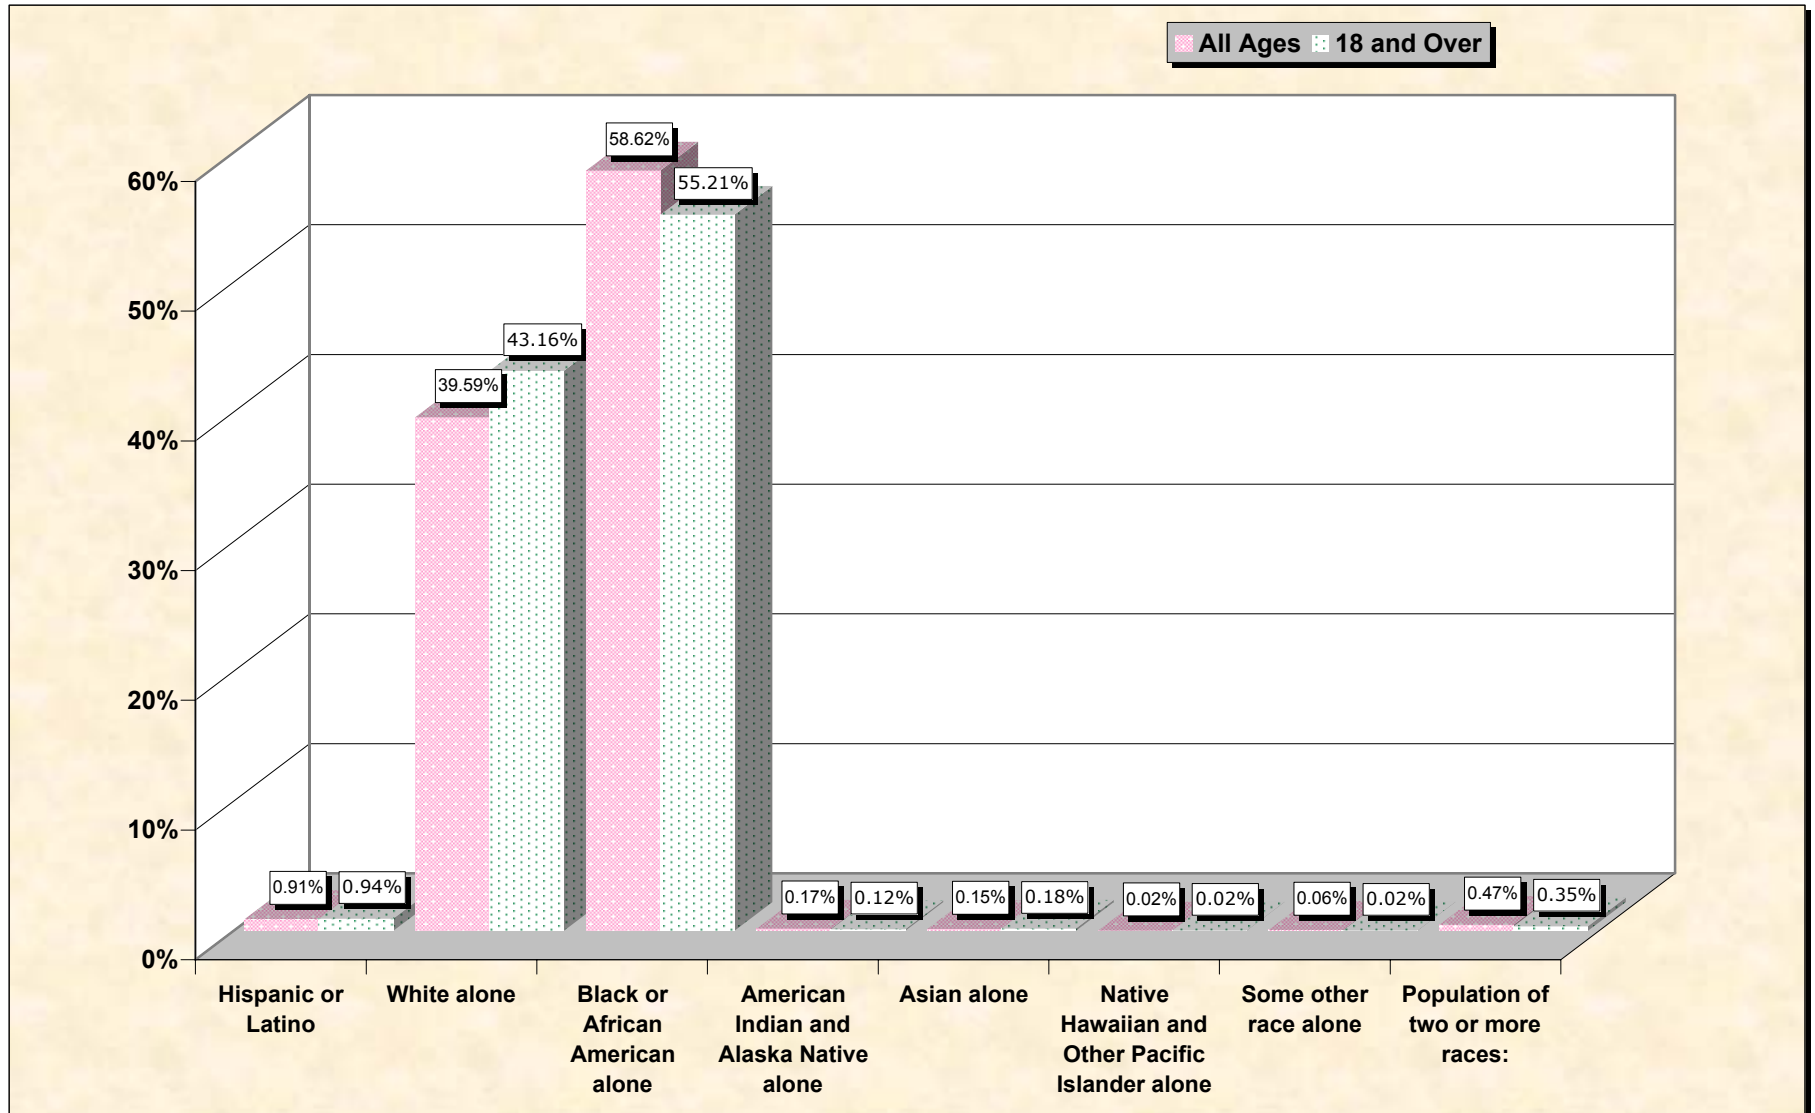

Population by Race or Ethnicity and Age

Hale County, Alabama

Data Set: Census 2000 Redistricting Data (Public Law 94-171) Summary File

www.fairdata2000.com

[3-Oct-02](#)

Hispanic or Latino, and not Hispanic by Race and Age Hale County, Alabama

Source: Data Set: Census 2000 Redistricting Data (Public Law 94-171) Summary File. PL2. HISPANIC OR LATINO, AND NOT HISPANIC OR LATINO BY RACE [73] - Universe: Total population; PL4. HISPANIC OR LATINO, AND NOT HISPANIC OR LATINO BY RACE FOR THE POPULATION 18 YEARS AND OVER [73] - Universe: Total population 18 years and over

source data for chart

HISPANIC OR LATINO, AND NOT HISPANIC OR LATINO BY RACE

	Hale County, Alabama
Total:	17,185
Hispanic or Latino	157
Not Hispanic or Latino:	17,028
Population of one race:	16,947
White alone	6,803
Black or African American alone	10,074
American Indian and Alaska Native alone	30
Asian alone	25
Native Hawaiian and Other Pacific Islander alone	4
Some other race alone	11
Population of two or more races:	81

	Hale County, Alabama
Total:	12,098
Hispanic or Latino	114
Not Hispanic or Latino:	11,984
Population of one race:	11,942
White alone	5,222
Black or African American alone	6,679
American Indian and Alaska Native alone	15
Asian alone	22
Native Hawaiian and Other Pacific Islander alone	2
Some other race alone	2
Population of two or more races:	42