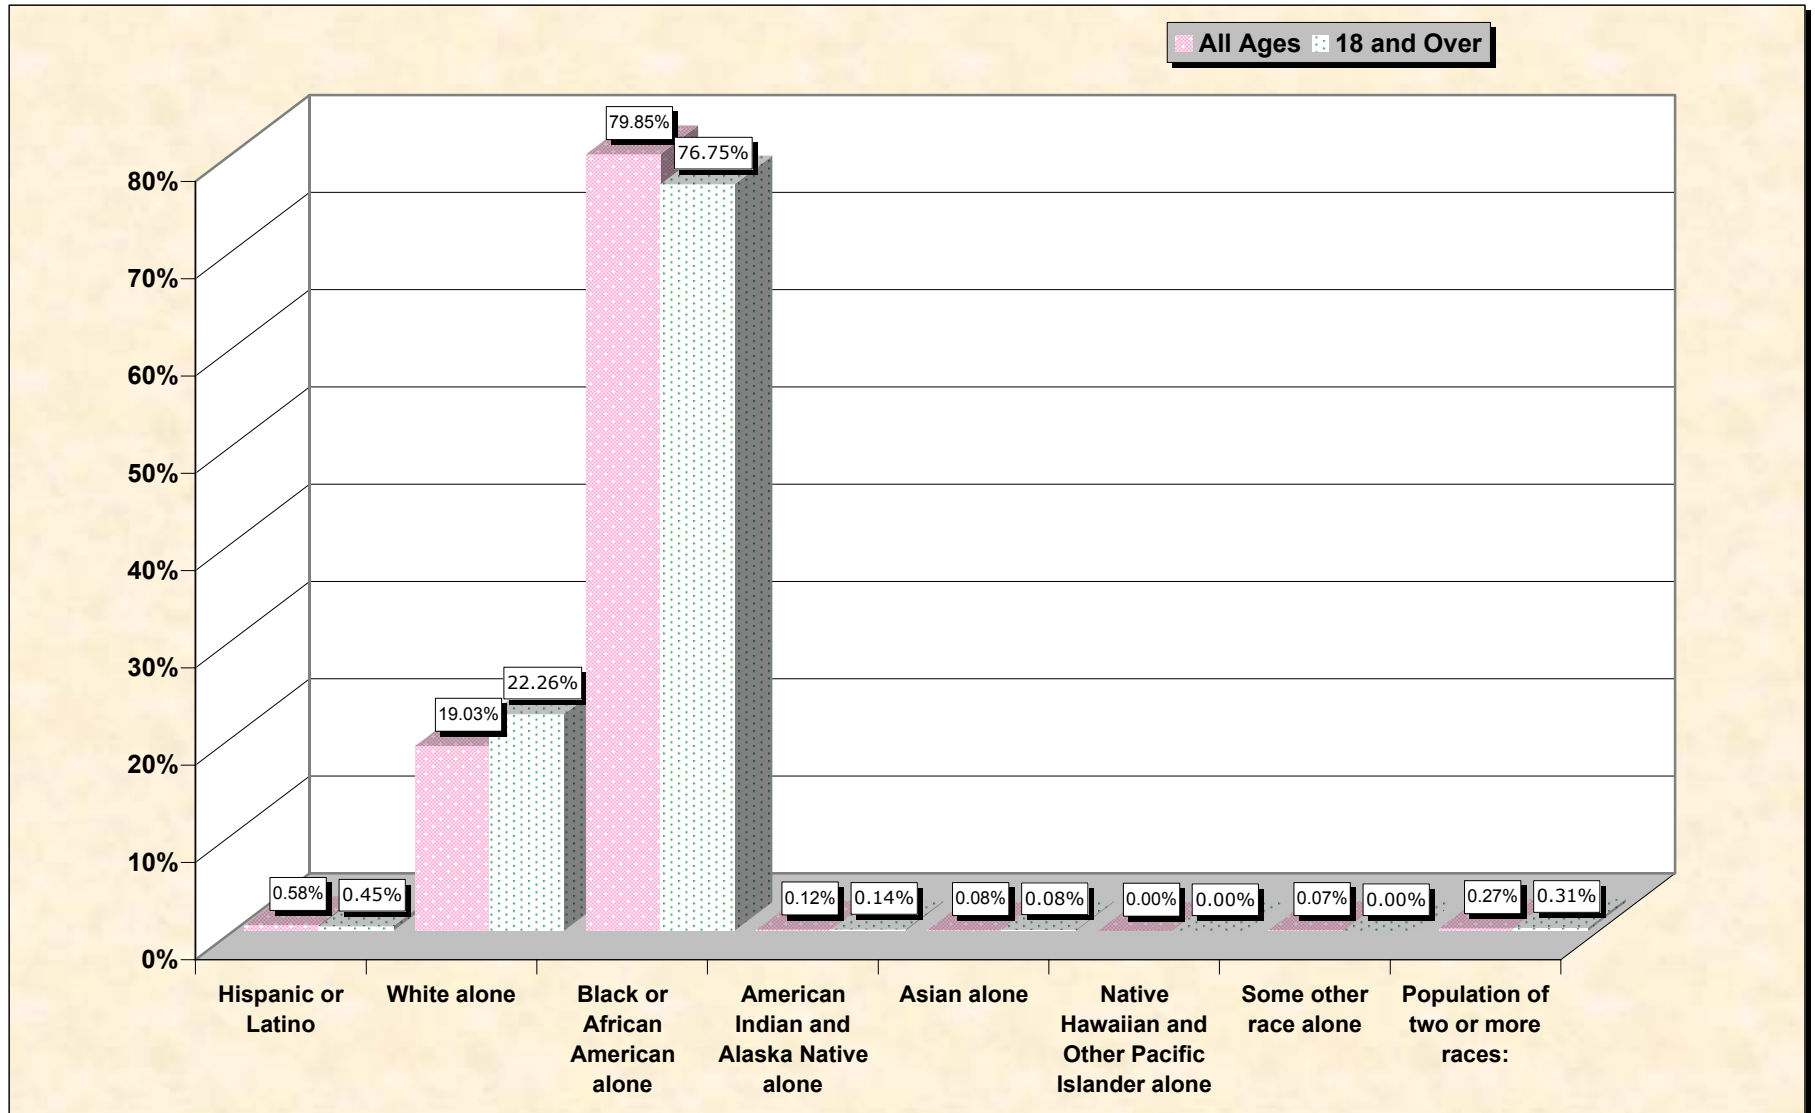

Population by Race or Ethnicity and Age

Greene County, Alabama

Data Set: Census 2000 Redistricting Data (Public Law 94-171) Summary File

www.fairdata2000.com

[3-Oct-02](#)

Hispanic or Latino, and not Hispanic by Race and Age Greene County, Alabama

Source: Data Set: Census 2000 Redistricting Data (Public Law 94-171) Summary File. PL2. HISPANIC OR LATINO, AND NOT HISPANIC OR LATINO BY RACE [73] - Universe: Total population; PL4. HISPANIC OR LATINO, AND NOT HISPANIC OR LATINO BY RACE FOR THE POPULATION 18 YEARS AND OVER [73] - Universe: Total population 18 years and over

source data for chart

HISPANIC OR LATINO, AND NOT HISPANIC OR LATINO BY RACE

	Greene County, Alabama
Total:	9,974
Hispanic or Latino	58
Not Hispanic or Latino:	9,916
Population of one race:	9,889
White alone	1,898
Black or African American alone	7,964
American Indian and Alaska Native alone	12
Asian alone	8
Native Hawaiian and Other Pacific Islander alone	0
Some other race alone	7
Population of two or more races:	27

	Greene County, Alabama
Total:	7,063
Hispanic or Latino	32
Not Hispanic or Latino:	7,031
Population of one race:	7,009
White alone	1,572
Black or African American alone	5,421
American Indian and Alaska Native alone	10
Asian alone	6
Native Hawaiian and Other Pacific Islander alone	0
Some other race alone	0
Population of two or more races:	22