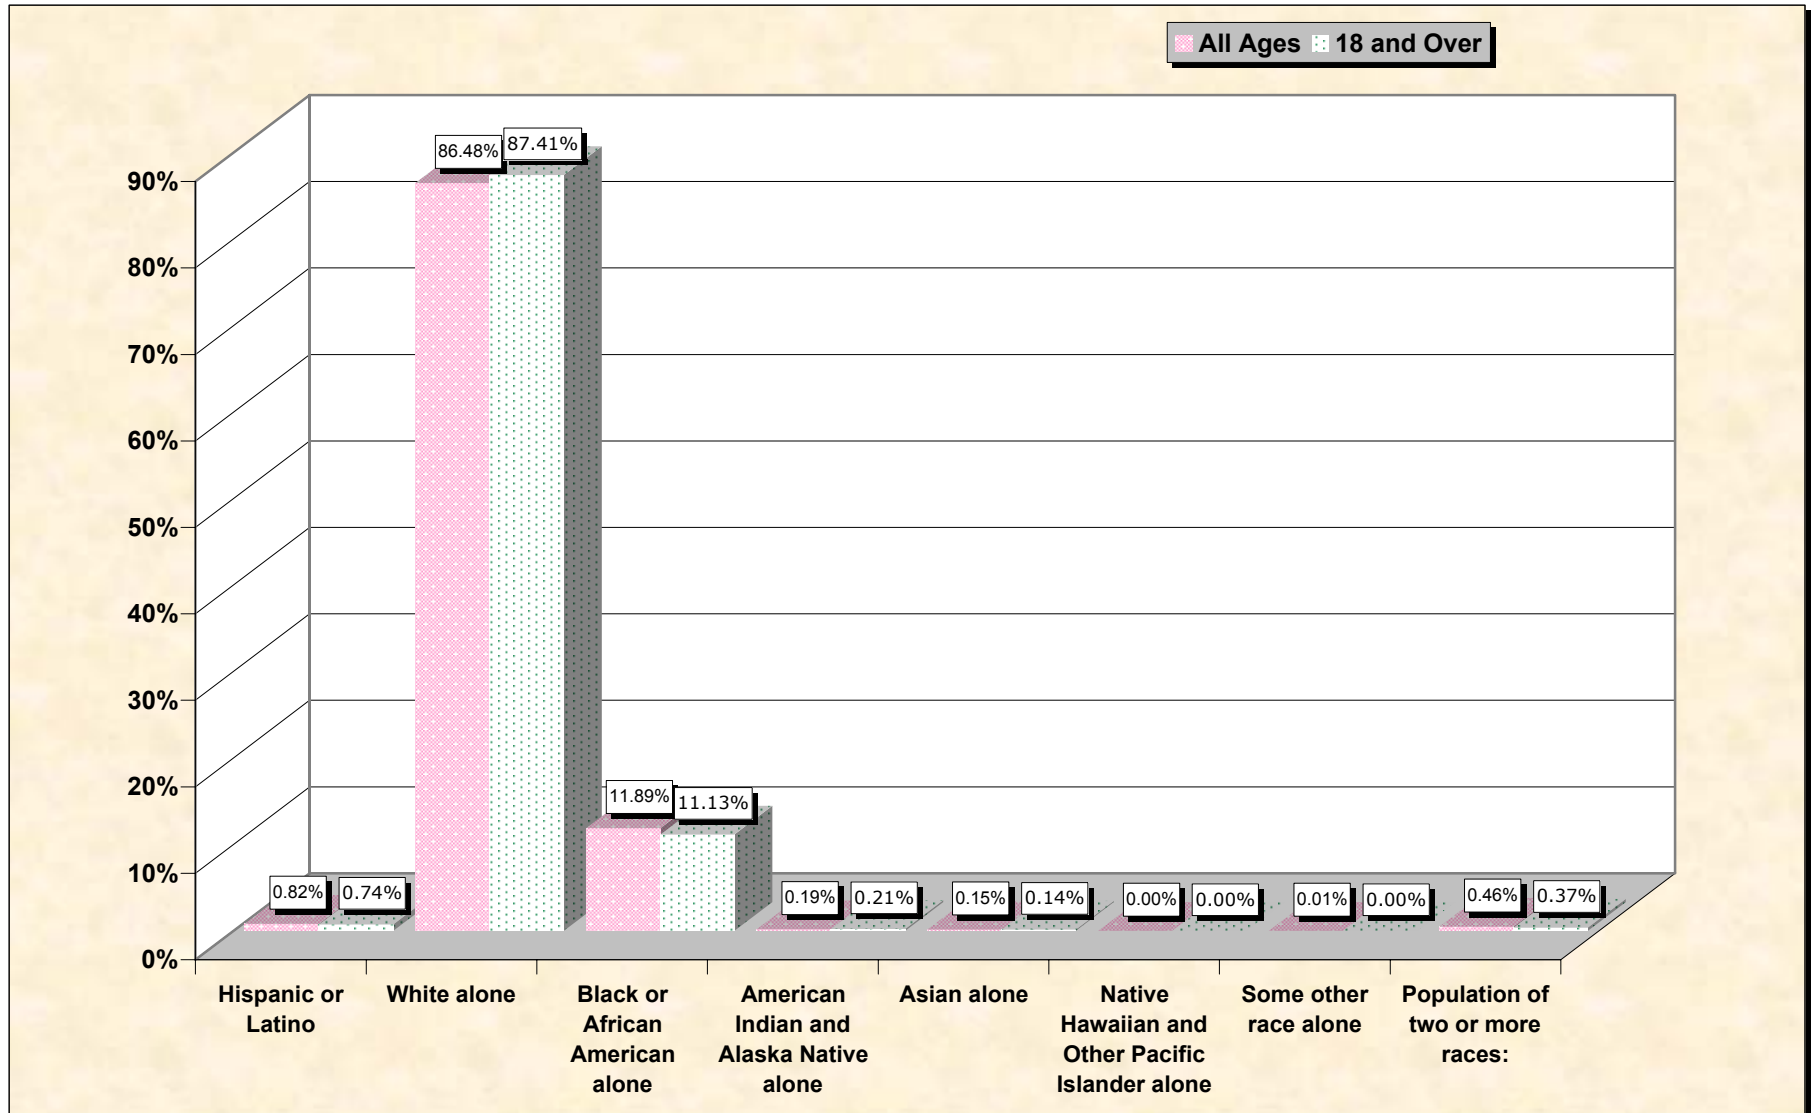

Population by Race or Ethnicity and Age

Fayette County, Alabama

Data Set: Census 2000 Redistricting Data (Public Law 94-171) Summary File

www.fairdata2000.com

[3-Oct-02](#)

Hispanic or Latino, and not Hispanic by Race and Age Fayette County, Alabama

Source: Data Set: Census 2000 Redistricting Data (Public Law 94-171) Summary File. PL2. HISPANIC OR LATINO, AND NOT HISPANIC OR LATINO BY RACE [73] - Universe: Total population; PL4. HISPANIC OR LATINO, AND NOT HISPANIC OR LATINO BY RACE FOR THE POPULATION 18 YEARS AND OVER [73] - Universe: Total population 18 years and over

source data for chart

HISPANIC OR LATINO, AND NOT HISPANIC OR LATINO BY RACE

	Fayette County, Alabama
Total:	18,495
Hispanic or Latino	152
Not Hispanic or Latino:	18,343
Population of one race:	18,257
White alone	15,994
Black or African American alone	2,199
American Indian and Alaska Native alone	35
Asian alone	28
Native Hawaiian and Other Pacific Islander alone	0
Some other race alone	1
Population of two or more races:	86

Source: Data Set: Census 2000 Redistricting Data (Public Law 94-171) Summary File. PL2. HISPANIC OR LATINO, AND NOT HISPANIC OR LATINO BY RACE [73] - Universe: Total population

HISPANIC OR LATINO, AND NOT HISPANIC OR LATINO BY RACE FOR THE POPULATION 18 YEARS AND OVER