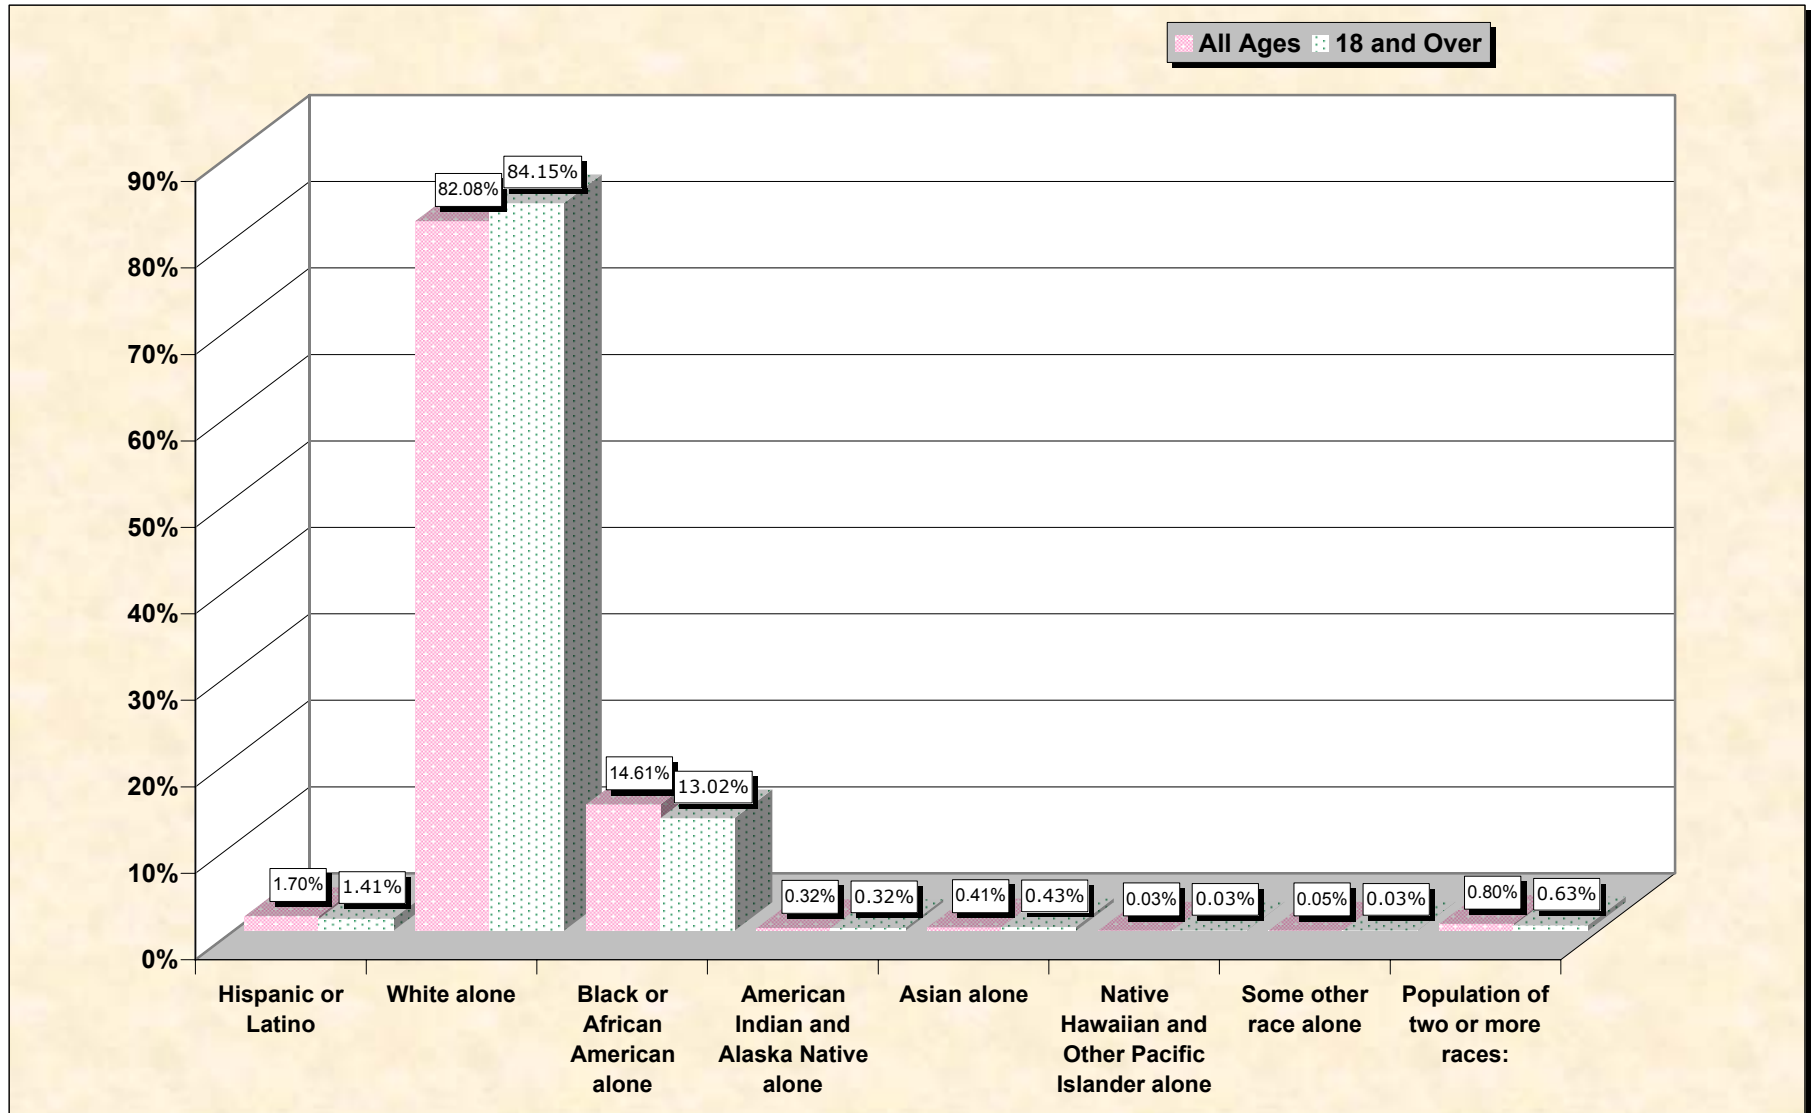

Population by Race or Ethnicity and Age

Etowah County, Alabama

Data Set: Census 2000 Redistricting Data (Public Law 94-171) Summary File

www.fairdata2000.com

[3-Oct-02](#)

Hispanic or Latino, and not Hispanic by Race and Age Etowah County, Alabama

Source: Data Set: Census 2000 Redistricting Data (Public Law 94-171) Summary File. PL2. HISPANIC OR LATINO, AND NOT HISPANIC OR LATINO BY RACE [73] - Universe: Total population; PL4. HISPANIC OR LATINO, AND NOT HISPANIC OR LATINO BY RACE FOR THE POPULATION 18 YEARS AND OVER [73] - Universe: Total population 18 years and over

source data for chart

HISPANIC OR LATINO, AND NOT HISPANIC OR LATINO BY RACE

	Etowah County, Alabama
Total:	103,459
Hispanic or Latino	1,763
Not Hispanic or Latino:	101,696
Population of one race:	100,870
White alone	84,919
Black or African American alone	15,120
American Indian and Alaska Native alone	329
Asian alone	428
Native Hawaiian and Other Pacific Islander alone	27
Some other race alone	47
Population of two or more races:	826

	Etowah County, Alabama
Total:	78,805
Hispanic or Latino	1,109
Not Hispanic or Latino:	77,696
Population of one race:	77,202
White alone	66,313
Black or African American alone	10,259
American Indian and Alaska Native alone	253
Asian alone	336
Native Hawaiian and Other Pacific Islander alone	21
Some other race alone	20
Population of two or more races:	494