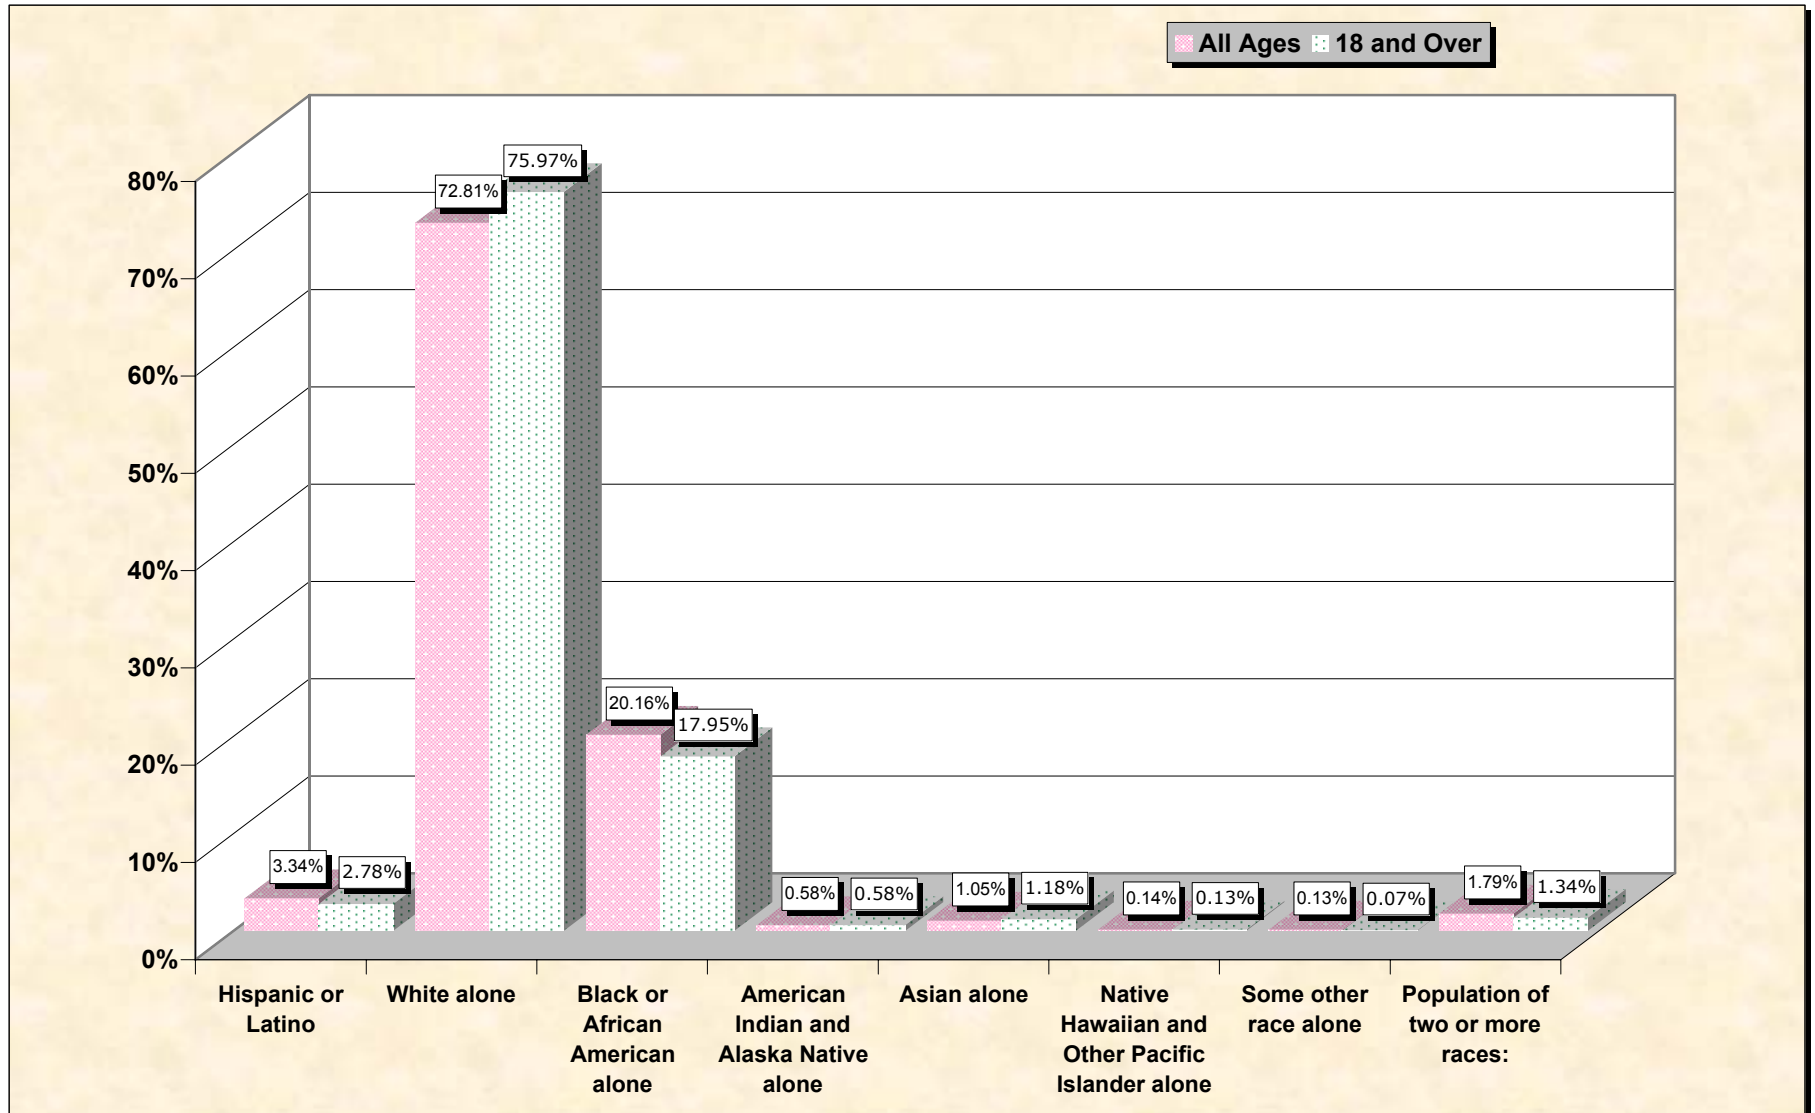

# Population by Race or Ethnicity and Age

## Hispanic or Latino, and not Hispanic by Race and Age Dale County, Alabama

Source: Data Set: Census 2000 Redistricting Data (Public Law 94-171) Summary File. PL2. HISPANIC OR LATINO, AND NOT HISPANIC OR LATINO BY RACE [73] - Universe: Total population; PL4. HISPANIC OR LATINO, AND NOT HISPANIC OR LATINO BY RACE FOR THE POPULATION 18 YEARS AND OVER [73] - Universe: Total population 18 years and over

**source data for chart**

**HISPANIC OR LATINO, AND NOT HISPANIC OR LATINO BY RACE**

	<b>Dale County, Alabama</b>
Total:	49,129
Hispanic or Latino	1,642
Not Hispanic or Latino:	47,487
Population of one race:	46,608
White alone	35,771
Black or African American alone	9,902
American Indian and Alaska Native alone	285
Asian alone	518
Native Hawaiian and Other Pacific Islander alone	67
Some other race alone	65
Population of two or more races:	879

	<b>Dale County, Alabama</b>
Total:	36,082
Hispanic or Latino	1,003
Not Hispanic or Latino:	35,079
Population of one race:	34,596
White alone	27,410
Black or African American alone	6,475
American Indian and Alaska Native alone	211
Asian alone	426
Native Hawaiian and Other Pacific Islander alone	48
Some other race alone	26
Population of two or more races:	483