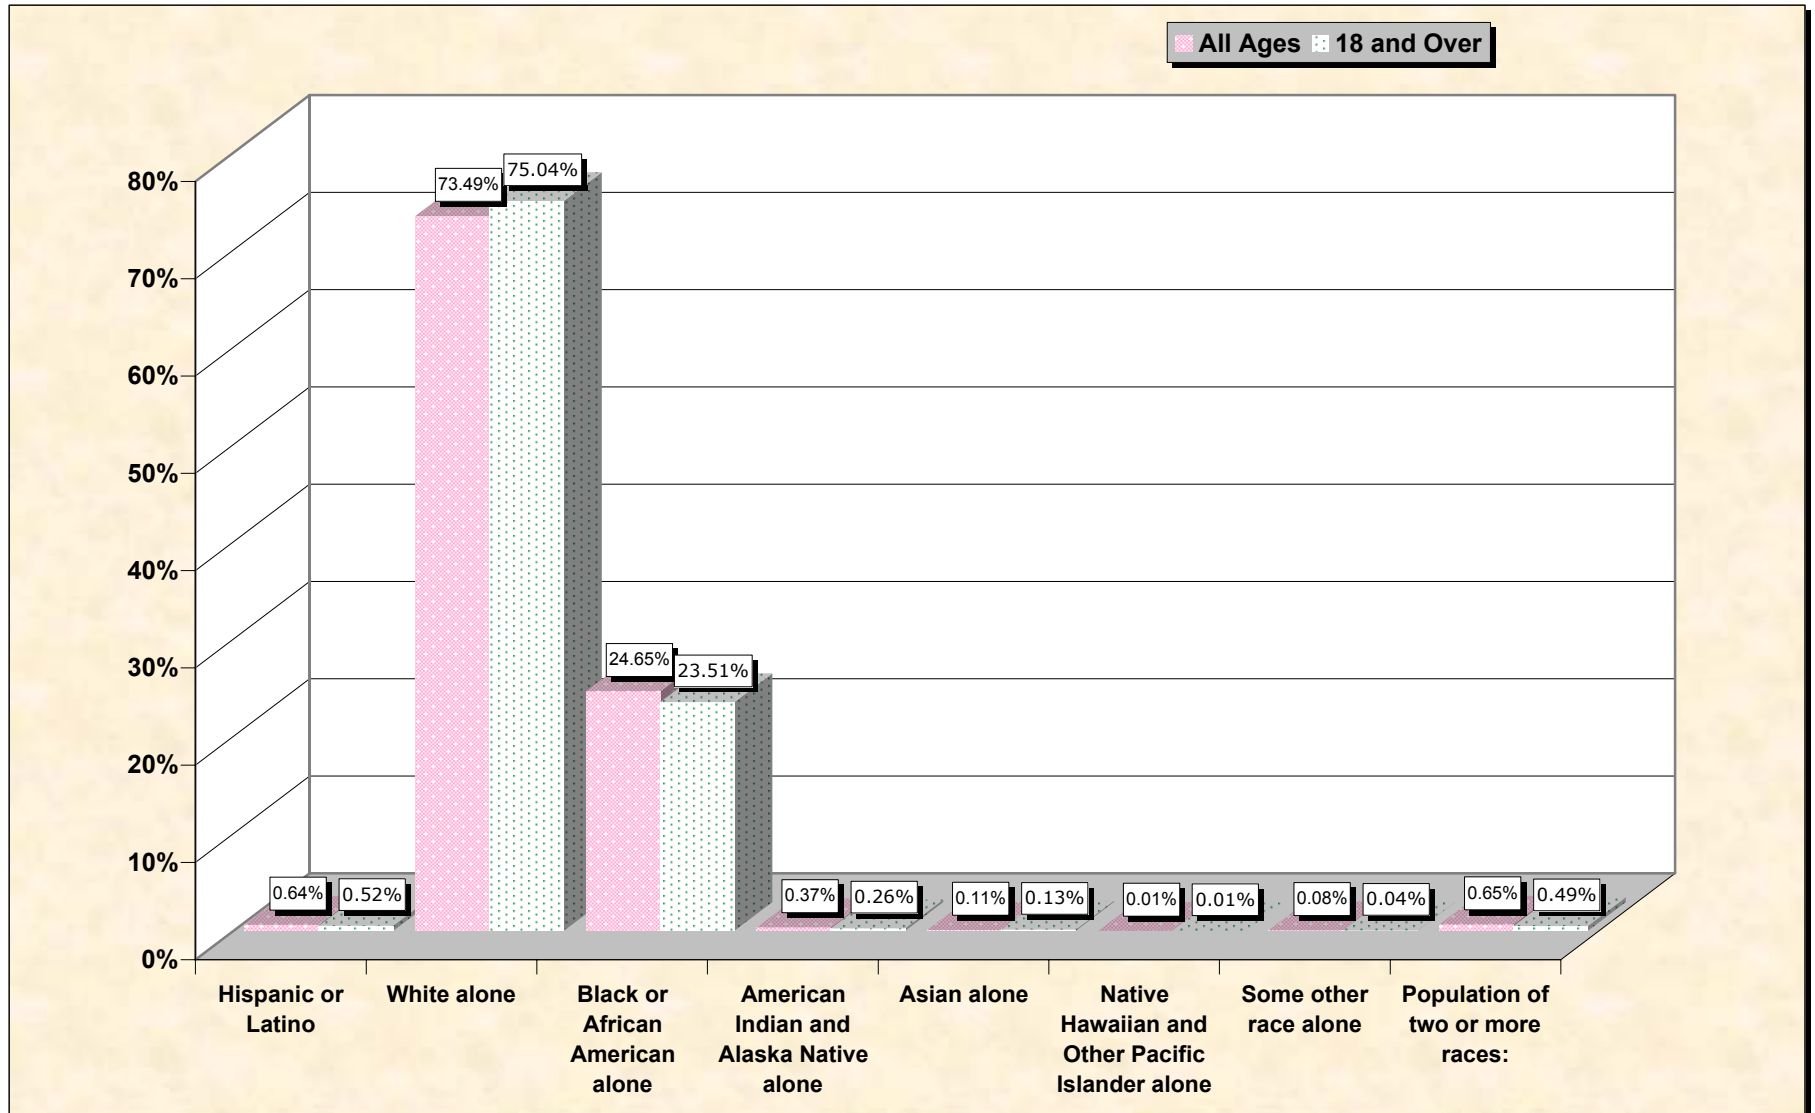

Population by Race or Ethnicity and Age

Crenshaw County, Alabama

Data Set: Census 2000 Redistricting Data (Public Law 94-171) Summary File

www.fairdata2000.com

[3-Oct-02](#)

Hispanic or Latino, and not Hispanic by Race and Age Crenshaw County, Alabama

Source: Data Set: Census 2000 Redistricting Data (Public Law 94-171) Summary File. PL2. HISPANIC OR LATINO, AND NOT HISPANIC OR LATINO BY RACE [73] - Universe: Total population; PL4. HISPANIC OR LATINO, AND NOT HISPANIC OR LATINO BY RACE FOR THE POPULATION 18 YEARS AND OVER [73] - Universe: Total population 18 years and over

source data for chart

HISPANIC OR LATINO, AND NOT HISPANIC OR LATINO BY RACE

	Crenshaw County, Alabama
Total:	13,665
Hispanic or Latino	87
Not Hispanic or Latino:	13,578
Population of one race:	13,489
White alone	10,042
Black or African American alone	3,369
American Indian and Alaska Native alone	51
Asian alone	15
Native Hawaiian and Other Pacific Islander alone	1
Some other race alone	11
Population of two or more races:	89

	Crenshaw County, Alabama
Total:	10,293
Hispanic or Latino	54
Not Hispanic or Latino:	10,239
Population of one race:	10,189
White alone	7,724
Black or African American alone	2,420
American Indian and Alaska Native alone	27
Asian alone	13
Native Hawaiian and Other Pacific Islander alone	1
Some other race alone	4
Population of two or more races:	50