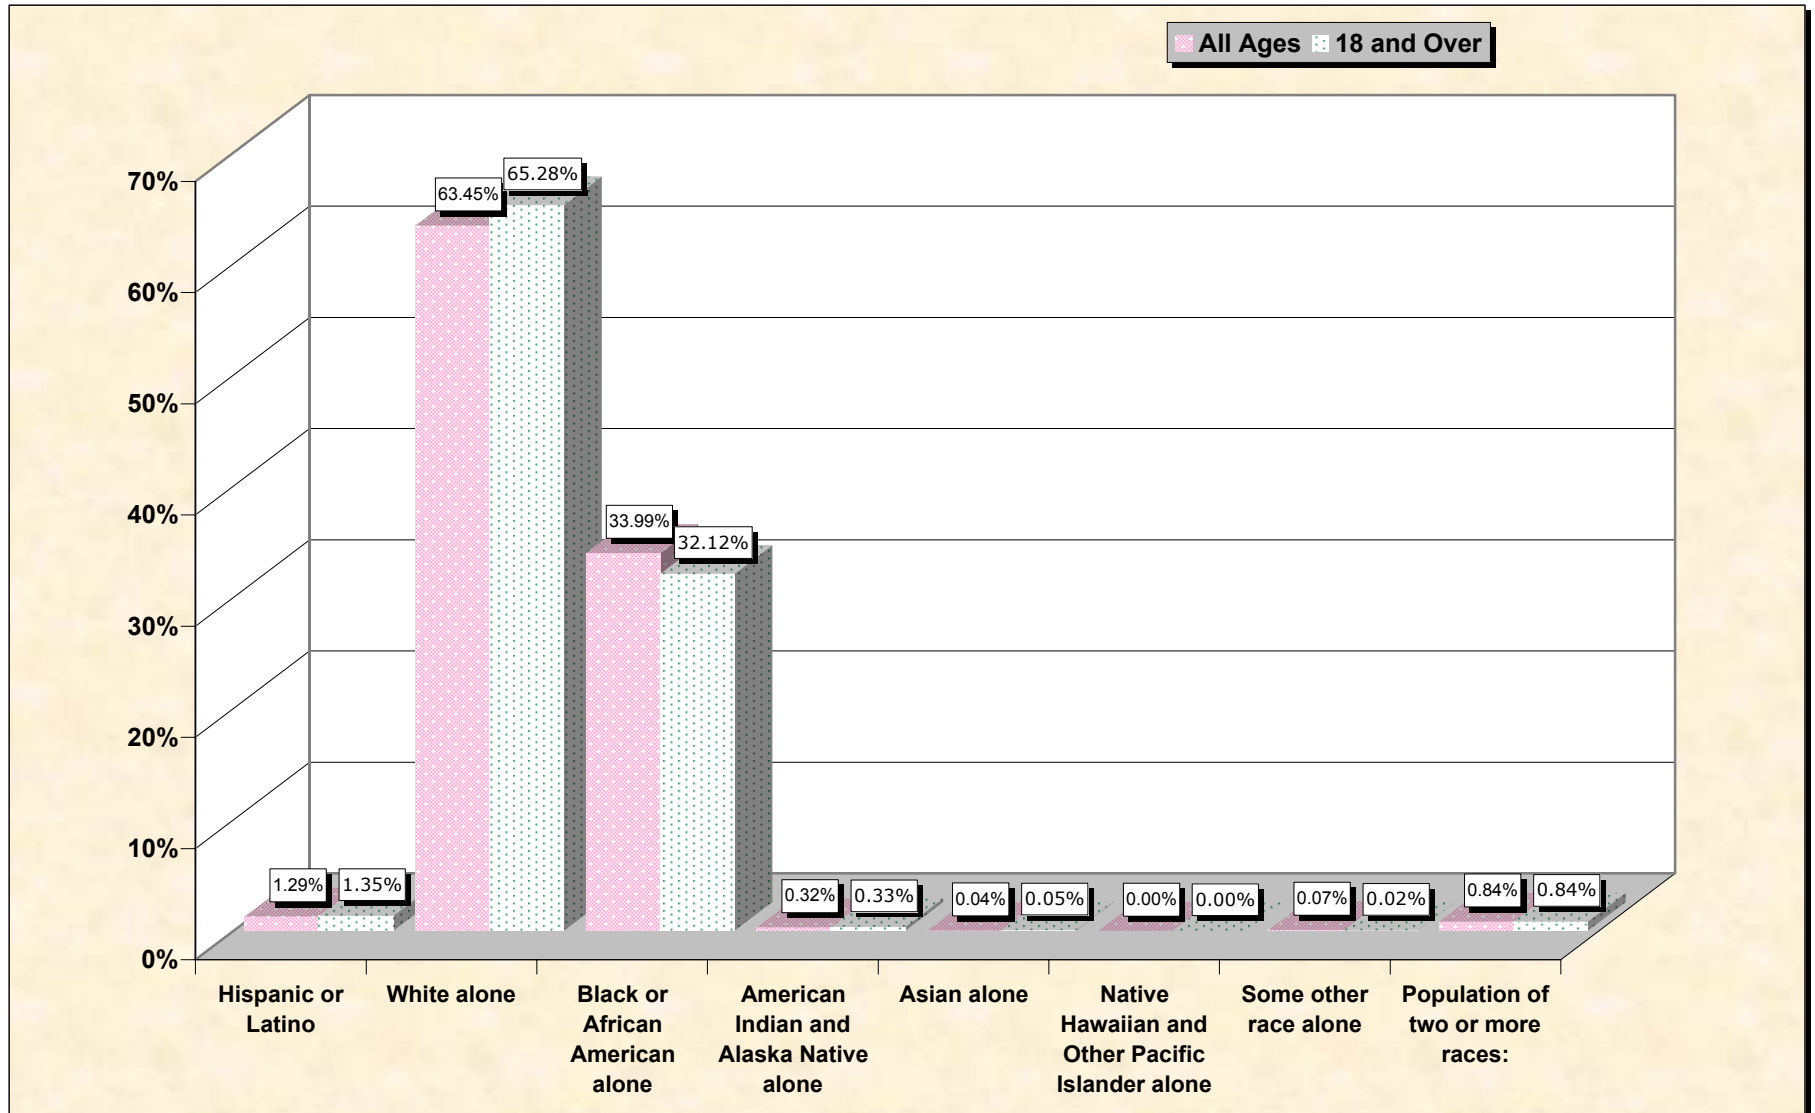

Population by Race or Ethnicity and Age

Coosa County, Alabama

Data Set: Census 2000 Redistricting Data (Public Law 94-171) Summary File

www.fairdata2000.com

[3-Oct-02](#)

Hispanic or Latino, and not Hispanic by Race and Age Coosa County, Alabama

Source: Data Set: Census 2000 Redistricting Data (Public Law 94-171) Summary File. PL2. HISPANIC OR LATINO, AND NOT HISPANIC OR LATINO BY RACE [73] - Universe: Total population; PL4. HISPANIC OR LATINO, AND NOT HISPANIC OR LATINO BY RACE FOR THE POPULATION 18 YEARS AND OVER [73] - Universe: Total population 18 years and over

Source: Data Set: Census 2000 Redistricting Data (Public Law 94-171) Summary File. PL2. HISPANIC OR LATINO, AND NOT HISPANIC OR LATINO BY RACE [73] - Universe: Total population

HISPANIC OR LATINO, AND NOT HISPANIC OR LATINO BY RACE FOR THE POPULATION 18 YEARS AND OVER

Source: Data Set: Census 2000 Redistricting Data (Public Law 94-171) Summary File. PL4. HISPANIC OR LATINO, AND NOT HISPANIC OR LATINO BY RACE FOR THE POPULATION 18 YEARS AND OVER [73] - Universe: Total population 18 years and over