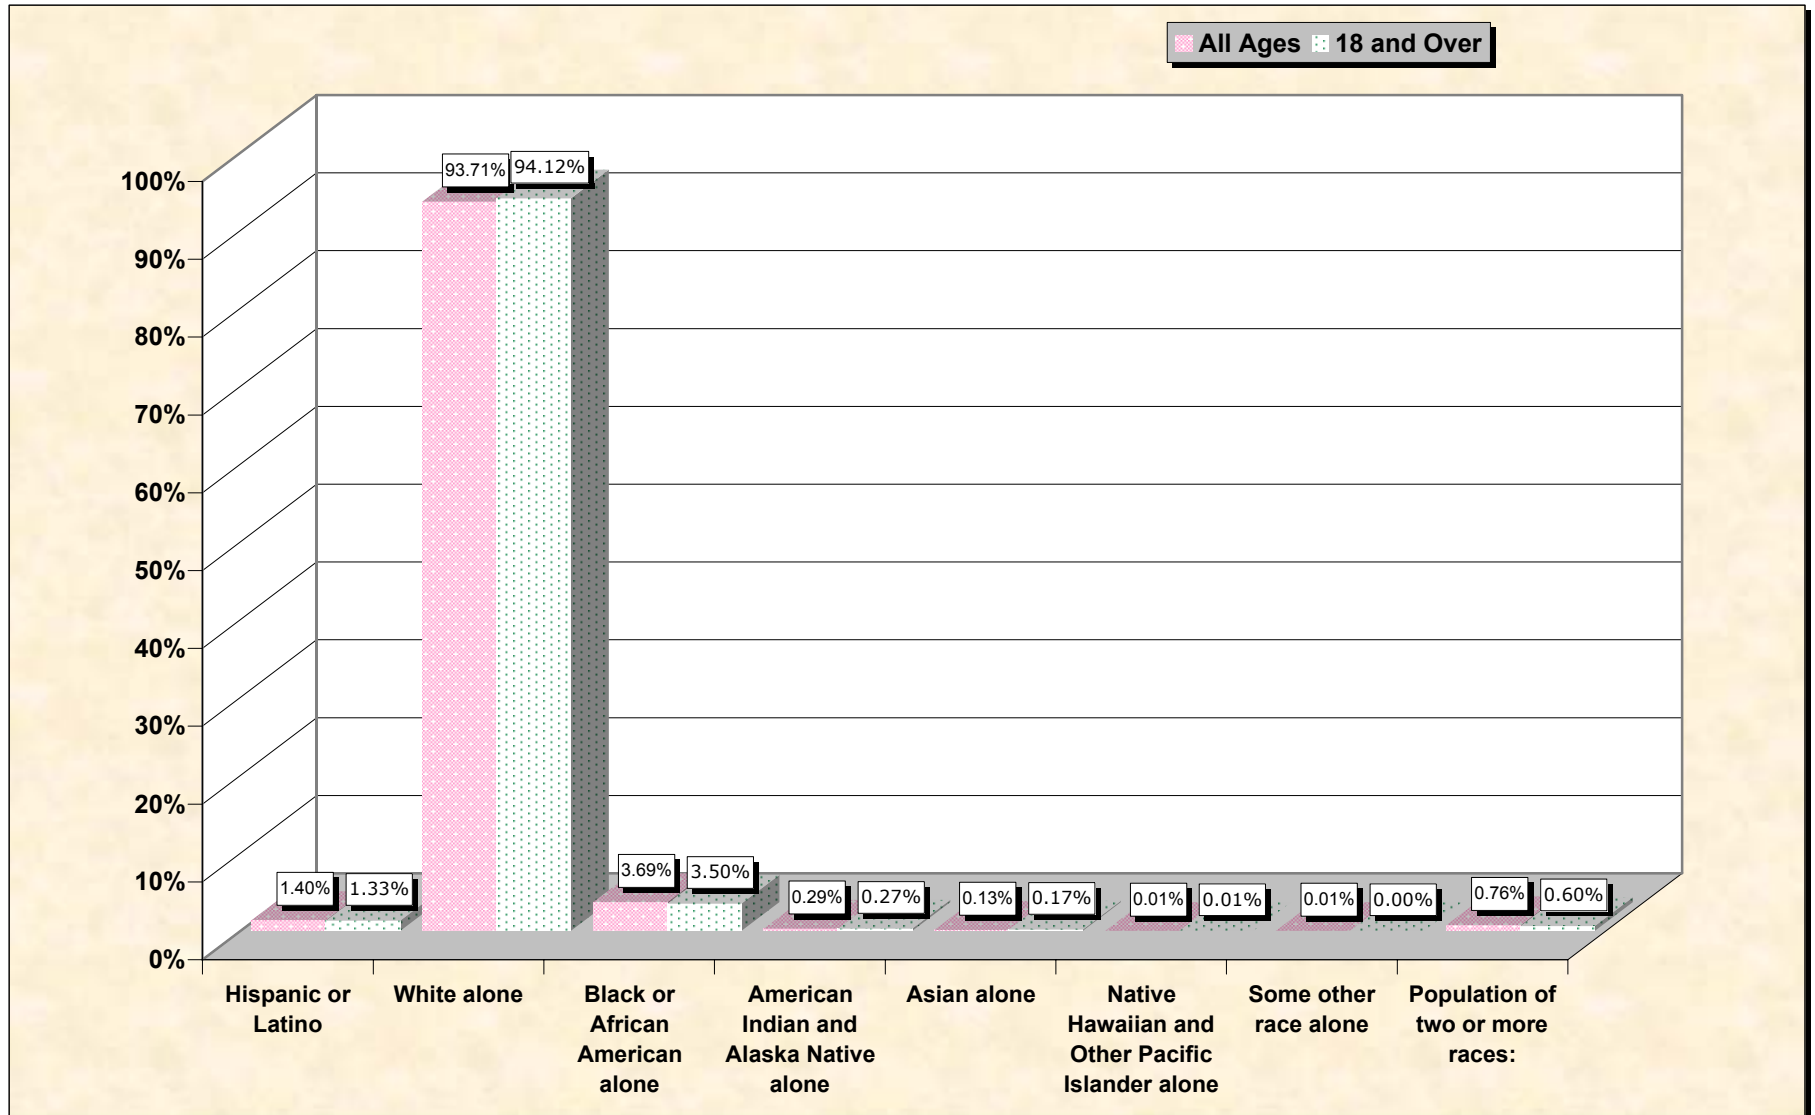

# Population by Race or Ethnicity and Age

# Hispanic or Latino, and not Hispanic by Race and Age Cleburne County, Alabama

Source: Data Set: Census 2000 Redistricting Data (Public Law 94-171) Summary File. PL2. HISPANIC OR LATINO, AND NOT HISPANIC OR LATINO BY RACE [73] - Universe: Total population; PL4. HISPANIC OR LATINO, AND NOT HISPANIC OR LATINO BY RACE FOR THE POPULATION 18 YEARS AND OVER [73] - Universe: Total population 18 years and over

**source data for chart**

**HISPANIC OR LATINO, AND NOT HISPANIC OR LATINO BY RACE**

	<b>Cleburne County, Alabama</b>
Total:	14,123
Hispanic or Latino	198
Not Hispanic or Latino:	13,925
Population of one race:	13,818
White alone	13,235
Black or African American alone	521
American Indian and Alaska Native alone	41
Asian alone	19
Native Hawaiian and Other Pacific Islander alone	1
Some other race alone	1
Population of two or more races:	107

Source: Data Set: Census 2000 Redistricting Data (Public Law 94-171) Summary File. PL2. HISPANIC OR LATINO, AND NOT HISPANIC OR LATINO BY RACE [73] - Universe: Total population

**HISPANIC OR LATINO, AND NOT HISPANIC OR LATINO BY RACE FOR THE POPULATION 18 YEARS AND OVER**