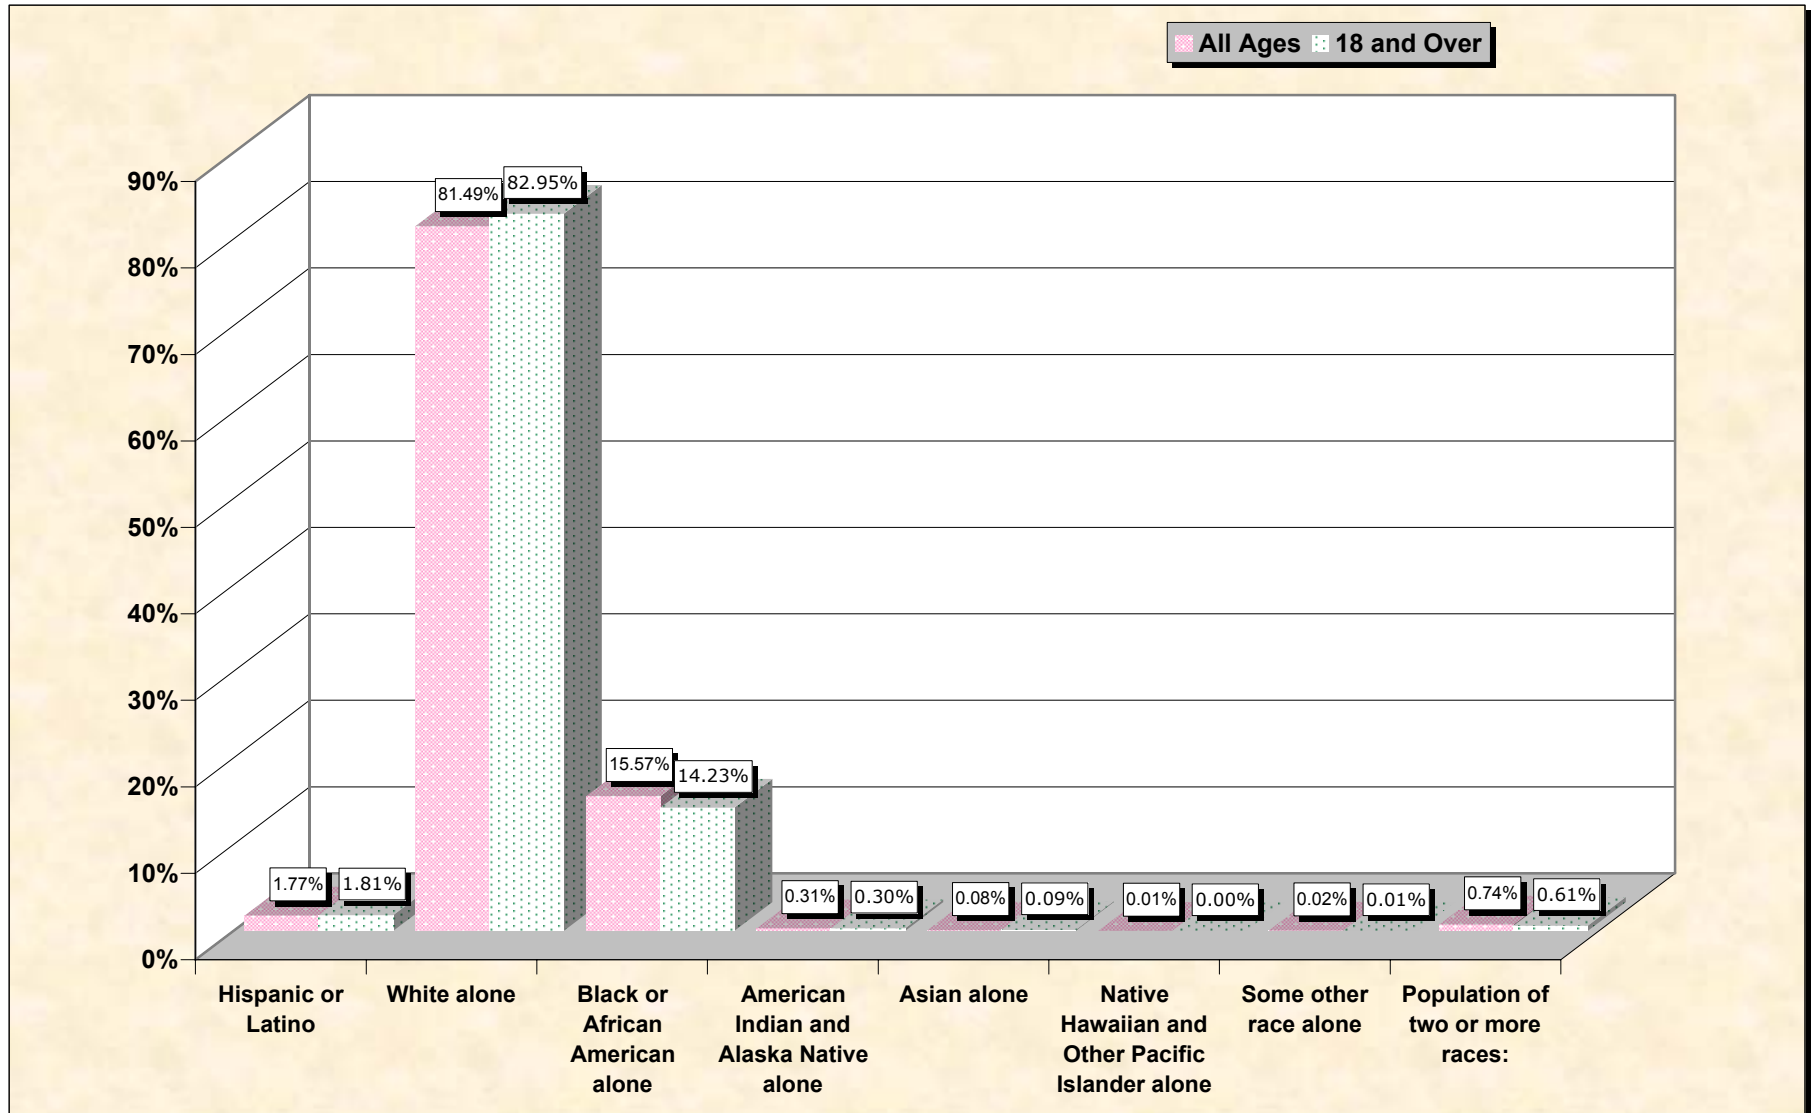

Population by Race or Ethnicity and Age

Clay County, Alabama

Data Set: Census 2000 Redistricting Data (Public Law 94-171) Summary File

www.fairdata2000.com

[3-Oct-02](#)

Hispanic or Latino, and not Hispanic by Race and Age Clay County, Alabama

Source: Data Set: Census 2000 Redistricting Data (Public Law 94-171) Summary File. PL2. HISPANIC OR LATINO, AND NOT HISPANIC OR LATINO BY RACE [73] - Universe: Total population; PL4. HISPANIC OR LATINO, AND NOT HISPANIC OR LATINO BY RACE FOR THE POPULATION 18 YEARS AND OVER [73] - Universe: Total population 18 years and over

source data for chart

HISPANIC OR LATINO, AND NOT HISPANIC OR LATINO BY RACE

	Clay County, Alabama
Total:	14,254
Hispanic or Latino	253
Not Hispanic or Latino:	14,001
Population of one race:	13,895
White alone	11,616
Black or African American alone	2,219
American Indian and Alaska Native alone	44
Asian alone	12
Native Hawaiian and Other Pacific Islander alone	1
Some other race alone	3
Population of two or more races:	106

Source: Data Set: Census 2000 Redistricting Data (Public Law 94-171) Summary File. PL2. HISPANIC OR LATINO, AND NOT HISPANIC OR LATINO BY RACE [73] - Universe: Total population

HISPANIC OR LATINO, AND NOT HISPANIC OR LATINO BY RACE FOR THE POPULATION 18 YEARS AND OVER