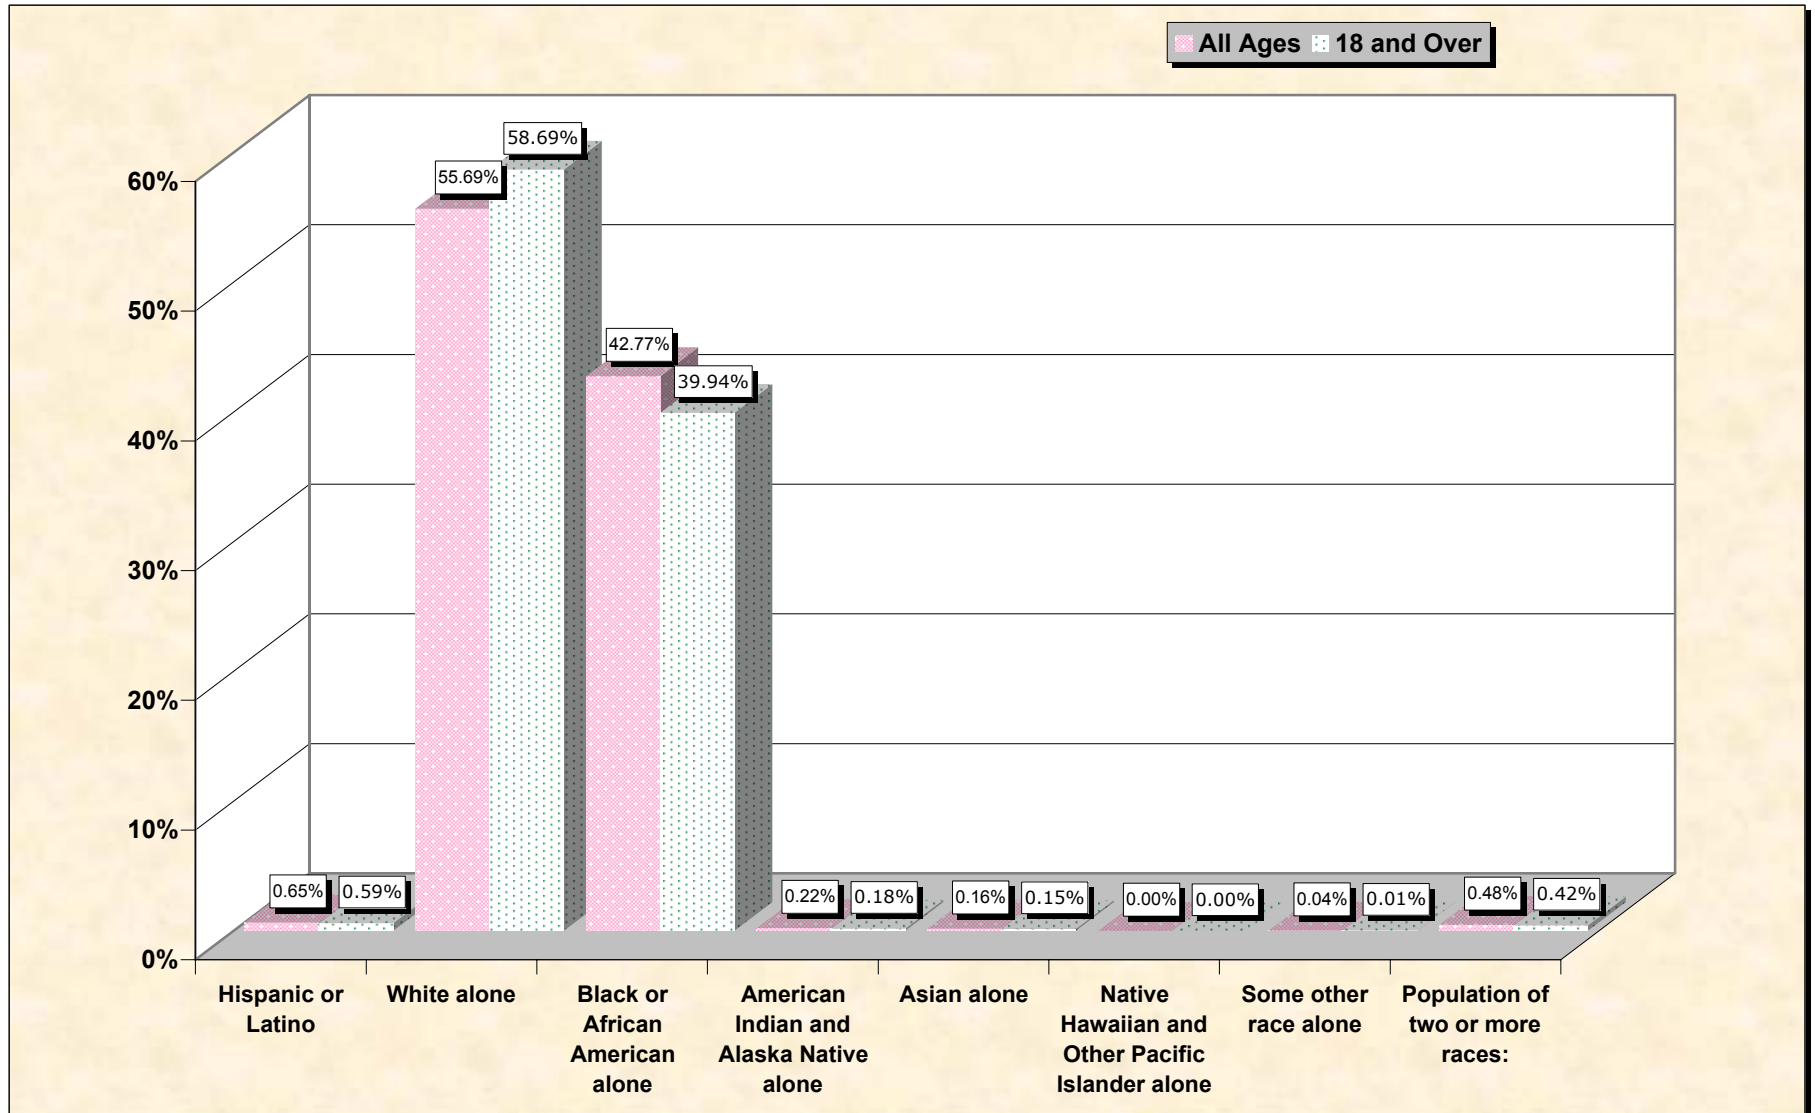

# Population by Race or Ethnicity and Age

# Hispanic or Latino, and not Hispanic by Race and Age Clarke County, Alabama

Source: Data Set: Census 2000 Redistricting Data (Public Law 94-171) Summary File. PL2. HISPANIC OR LATINO, AND NOT HISPANIC OR LATINO BY RACE [73] - Universe: Total population; PL4. HISPANIC OR LATINO, AND NOT HISPANIC OR LATINO BY RACE FOR THE POPULATION 18 YEARS AND OVER [73] - Universe: Total population 18 years and over

**source data for chart**

**HISPANIC OR LATINO, AND NOT HISPANIC OR LATINO BY RACE**

	<b>Clarke County, Alabama</b>
Total:	27,867
Hispanic or Latino	180
Not Hispanic or Latino:	27,687
Population of one race:	27,554
White alone	15,519
Black or African American alone	11,918
American Indian and Alaska Native alone	61
Asian alone	45
Native Hawaiian and Other Pacific Islander alone	1
Some other race alone	10
Population of two or more races:	133

Source: Data Set: Census 2000 Redistricting Data (Public Law 94-171) Summary File. PL2. HISPANIC OR LATINO, AND NOT HISPANIC OR LATINO BY RACE [73] - Universe: Total population

**HISPANIC OR LATINO, AND NOT HISPANIC OR LATINO BY RACE FOR THE POPULATION 18 YEARS AND OVER**