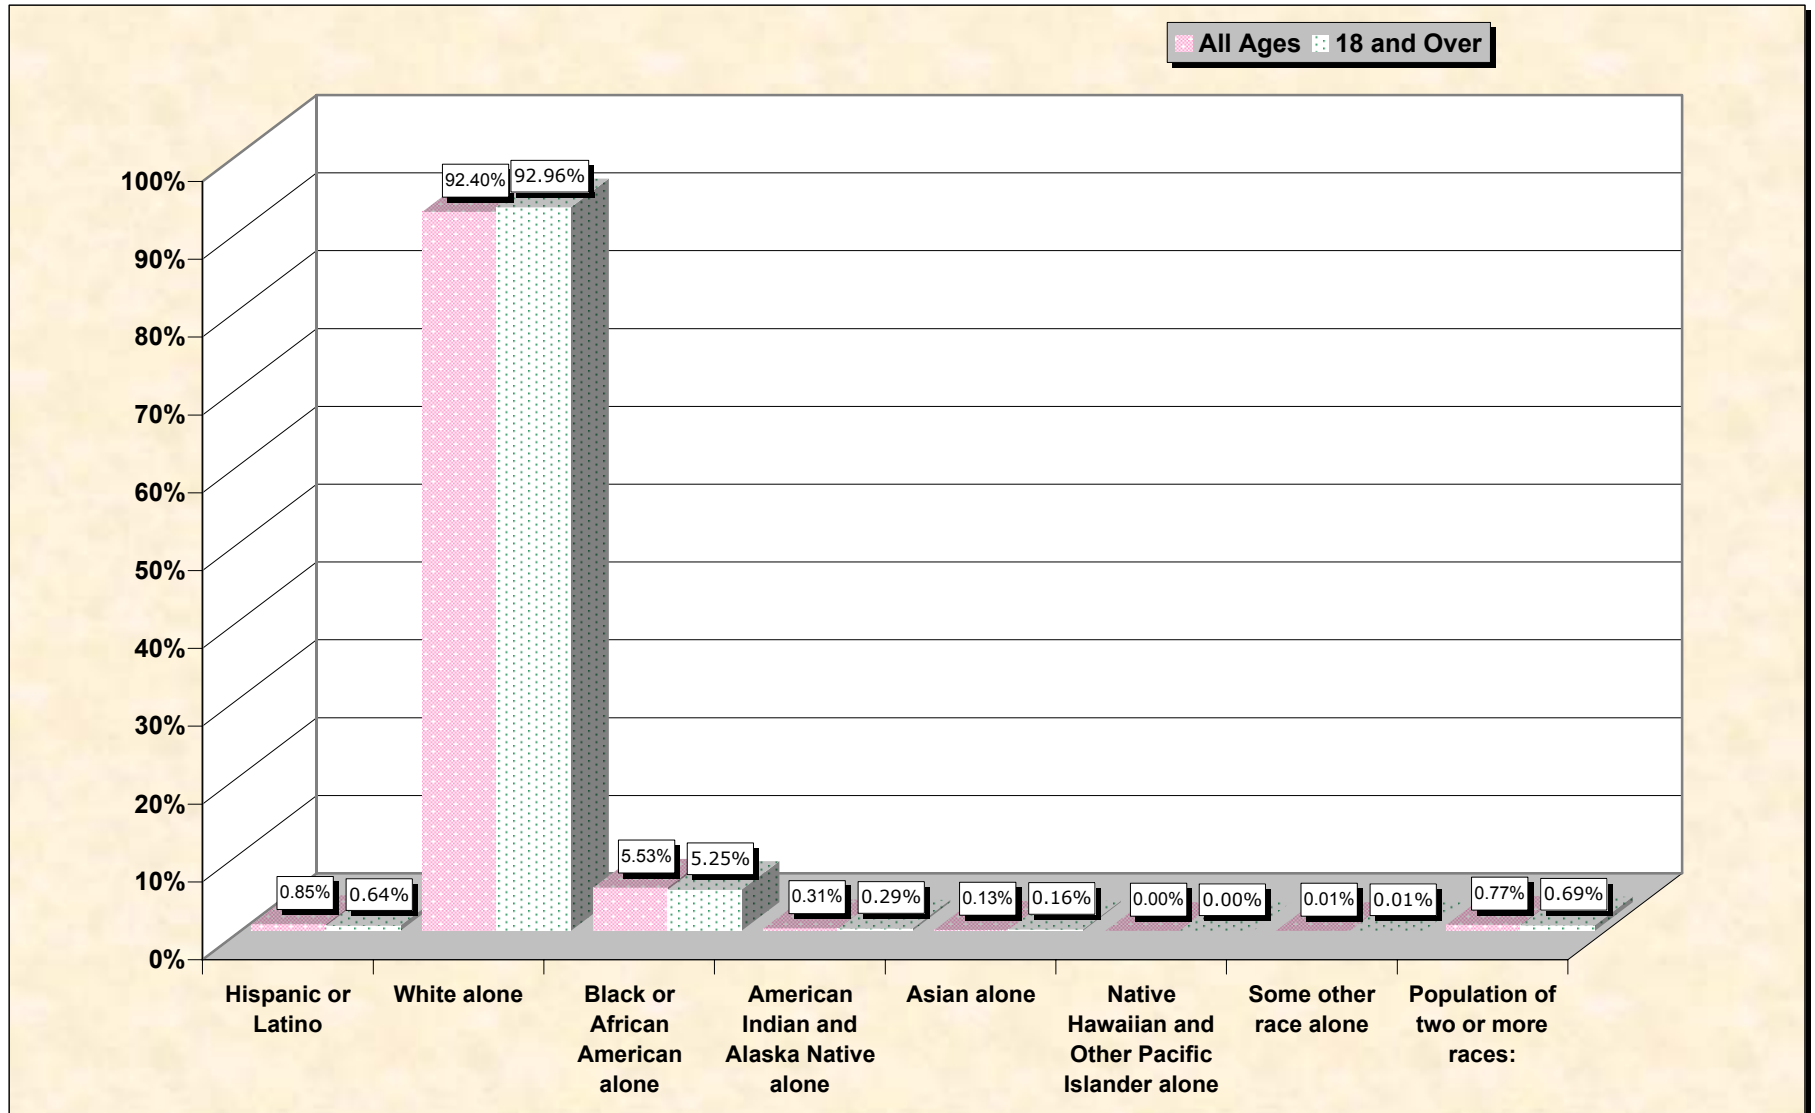

Population by Race or Ethnicity and Age

Cherokee County, Alabama

Data Set: Census 2000 Redistricting Data (Public Law 94-171) Summary File

www.fairdata2000.com

[3-Oct-02](#)

Hispanic or Latino, and not Hispanic by Race and Age Cherokee County, Alabama

Source: Data Set: Census 2000 Redistricting Data (Public Law 94-171) Summary File. PL2. HISPANIC OR LATINO, AND NOT HISPANIC OR LATINO BY RACE [73] - Universe: Total population; PL4. HISPANIC OR LATINO, AND NOT HISPANIC OR LATINO BY RACE FOR THE POPULATION 18 YEARS AND OVER [73] - Universe: Total population 18 years and over

source data for chart

HISPANIC OR LATINO, AND NOT HISPANIC OR LATINO BY RACE

	Cherokee County, Alabama
Total:	23,988
Hispanic or Latino	204
Not Hispanic or Latino:	23,784
Population of one race:	23,600
White alone	22,164
Black or African American alone	1,327
American Indian and Alaska Native alone	74
Asian alone	32
Native Hawaiian and Other Pacific Islander alone	0
Some other race alone	3
Population of two or more races:	184

Source: Data Set: Census 2000 Redistricting Data (Public Law 94-171) Summary File. PL2. HISPANIC OR LATINO, AND NOT HISPANIC OR LATINO BY RACE [73] - Universe: Total population

HISPANIC OR LATINO, AND NOT HISPANIC OR LATINO BY RACE FOR THE POPULATION 18 YEARS AND OVER