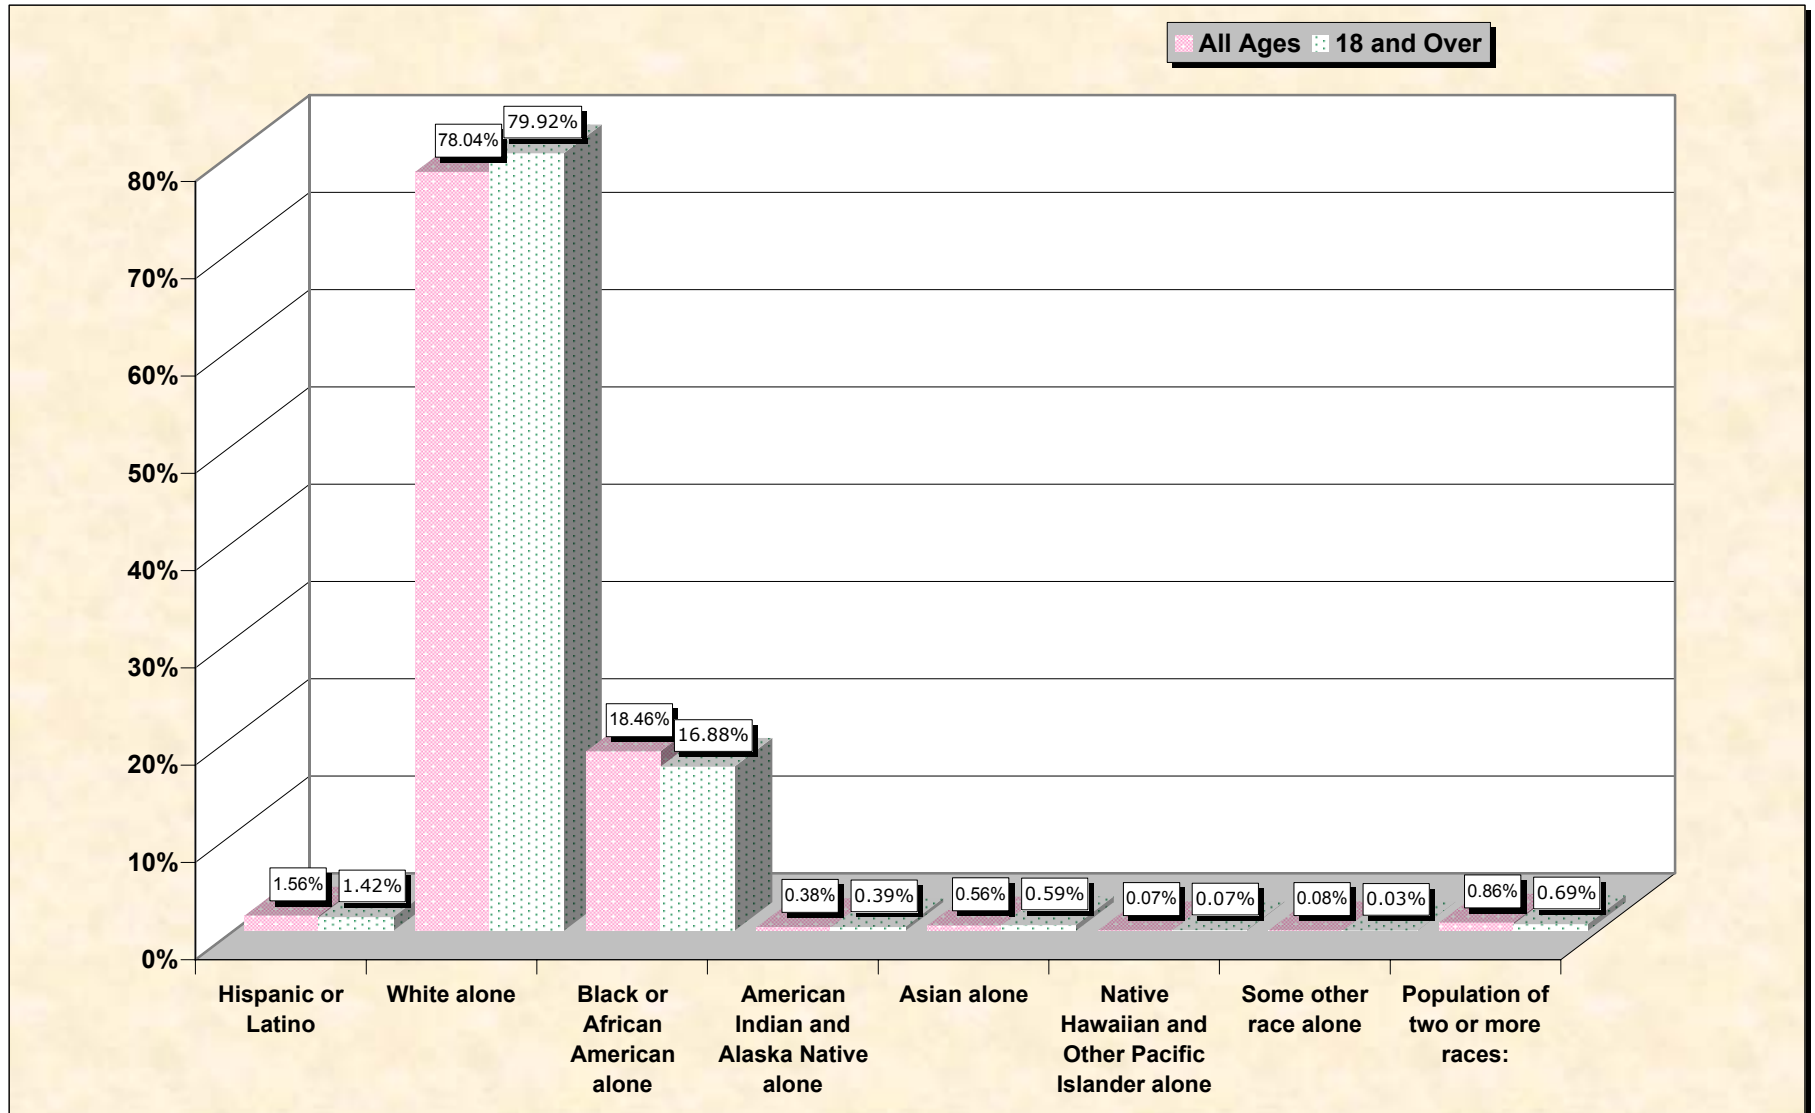

Hispanic or Latino, and not Hispanic by Race and Age Calhoun County, Alabama

Source: Data Set: Census 2000 Redistricting Data (Public Law 94-171) Summary File. PL2. HISPANIC OR LATINO, AND NOT HISPANIC OR LATINO BY RACE [73] - Universe: Total population; PL4. HISPANIC OR LATINO, AND NOT HISPANIC OR LATINO BY RACE FOR THE POPULATION 18 YEARS AND OVER [73] - Universe: Total population 18 years and over