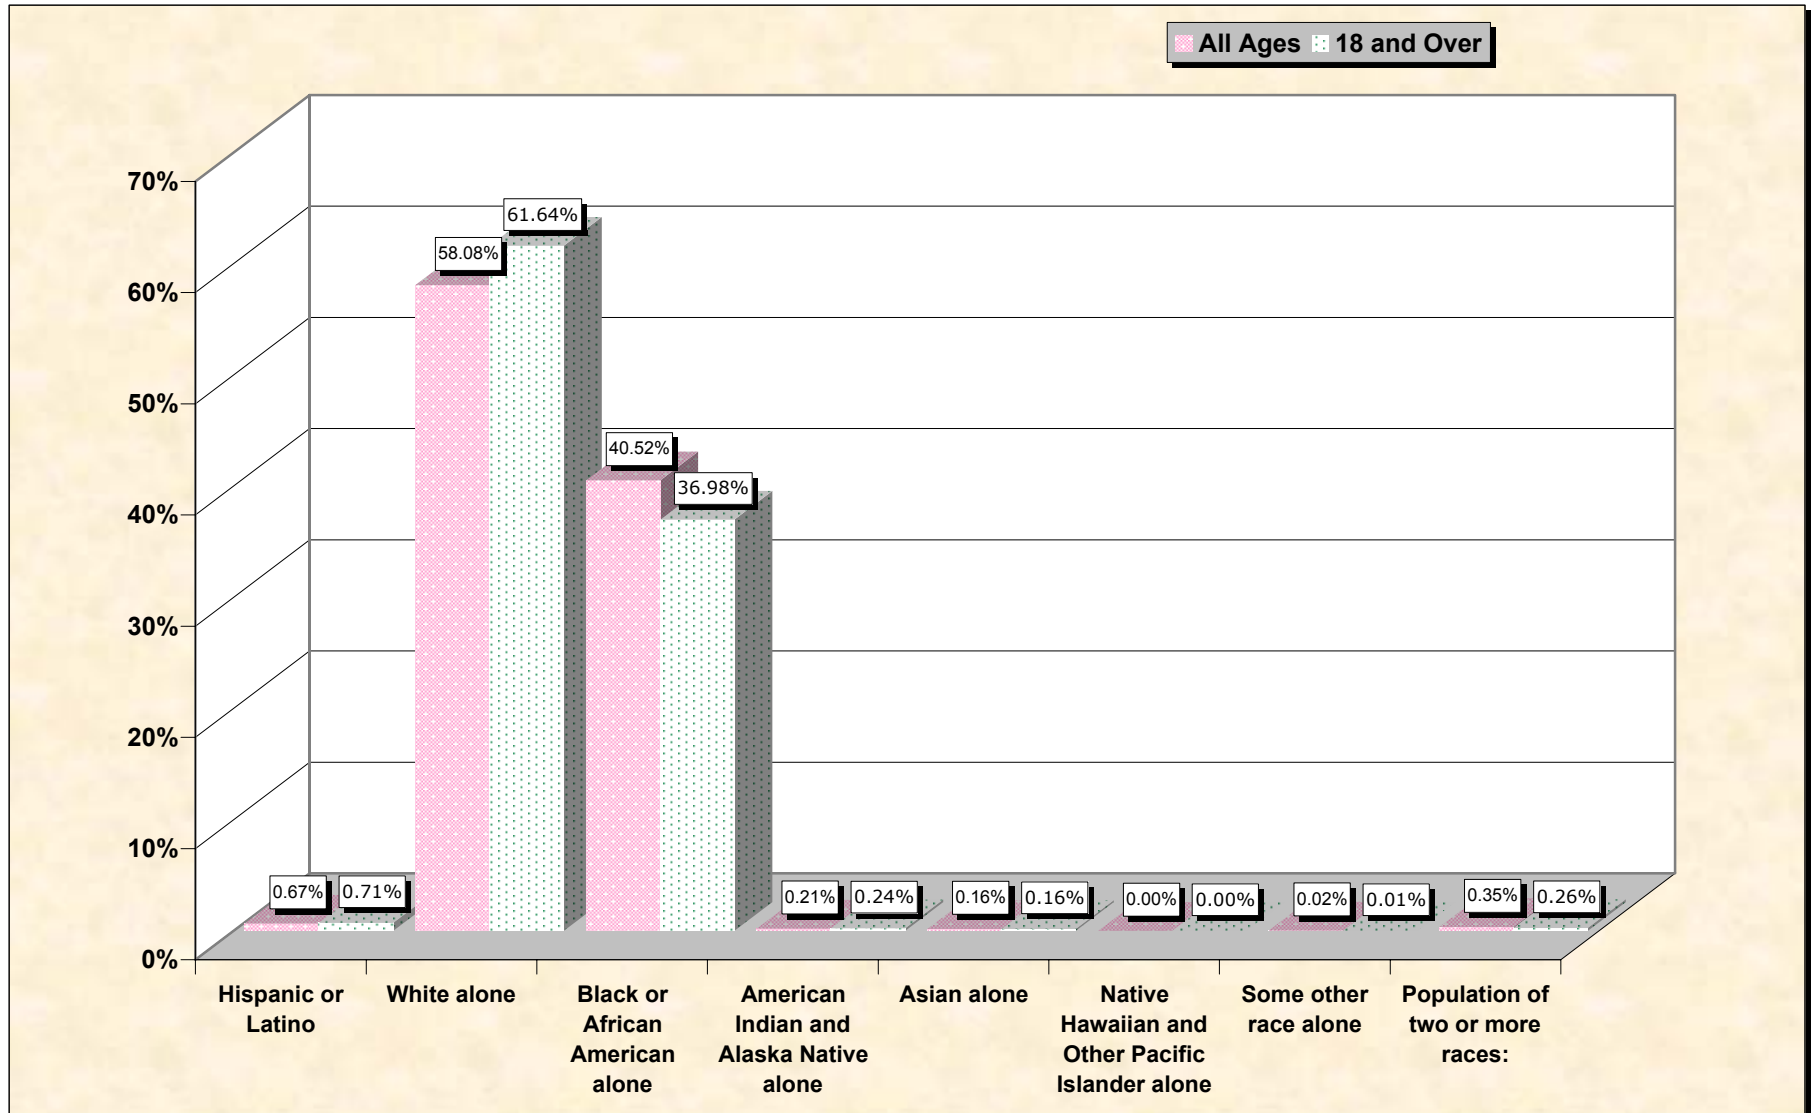

# Population by Race or Ethnicity and Age

# Hispanic or Latino, and not Hispanic by Race and Age Butler County, Alabama

Source: Data Set: Census 2000 Redistricting Data (Public Law 94-171) Summary File. PL2. HISPANIC OR LATINO, AND NOT HISPANIC OR LATINO BY RACE [73] - Universe: Total population; PL4. HISPANIC OR LATINO, AND NOT HISPANIC OR LATINO BY RACE FOR THE POPULATION 18 YEARS AND OVER [73] - Universe: Total population 18 years and over

**source data for chart**

**HISPANIC OR LATINO, AND NOT HISPANIC OR LATINO BY RACE**

	<b>Butler County, Alabama</b>
Total:	21,399
Hispanic or Latino	143
Not Hispanic or Latino:	21,256
Population of one race:	21,182
White alone	12,429
Black or African American alone	8,671
American Indian and Alaska Native alone	44
Asian alone	34
Native Hawaiian and Other Pacific Islander alone	0
Some other race alone	4
Population of two or more races:	74

	<b>Butler County, Alabama</b>
Total:	15,645
Hispanic or Latino	111
Not Hispanic or Latino:	15,534
Population of one race:	15,494
White alone	9,643
Black or African American alone	5,786
American Indian and Alaska Native alone	38
Asian alone	25
Native Hawaiian and Other Pacific Islander alone	0
Some other race alone	2
Population of two or more races:	40