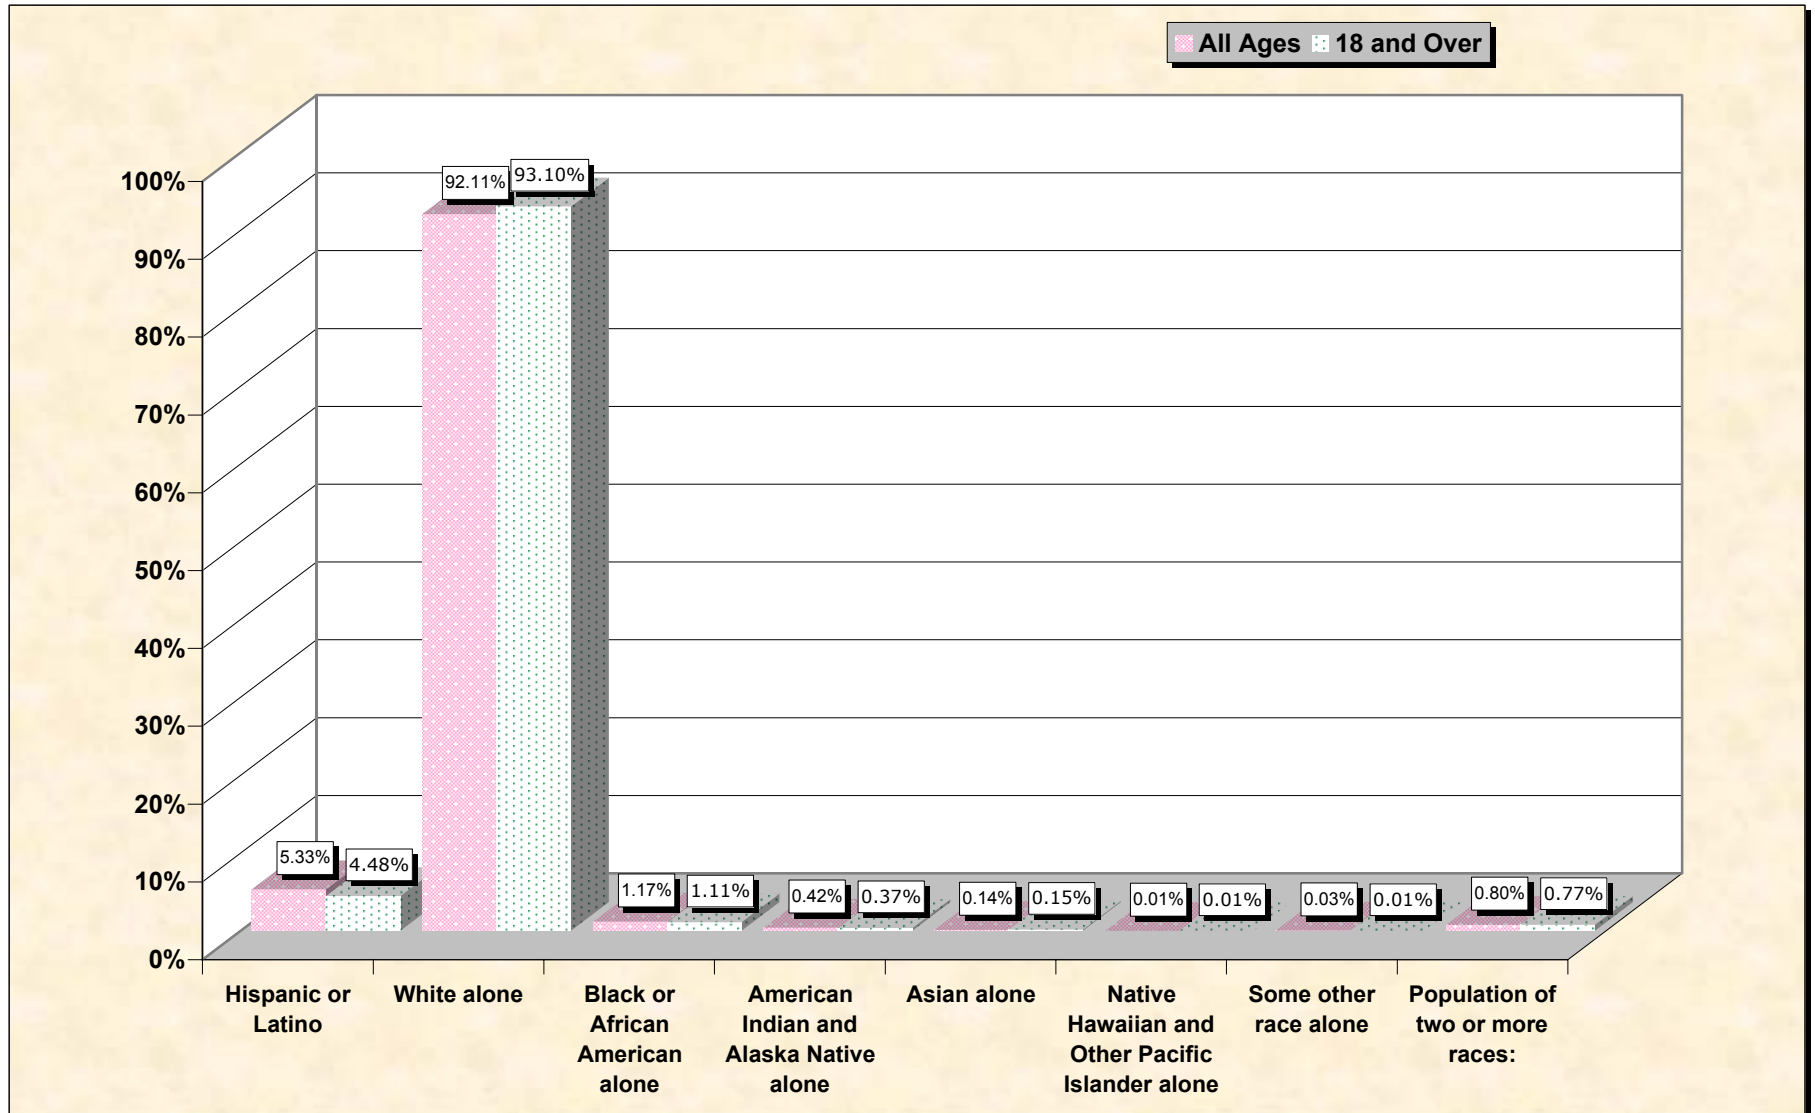

# Population by Race or Ethnicity and Age

# Hispanic or Latino, and not Hispanic by Race and Age Blount County, Alabama

Source: Data Set: Census 2000 Redistricting Data (Public Law 94-171) Summary File. PL2. HISPANIC OR LATINO, AND NOT HISPANIC OR LATINO BY RACE [73] - Universe: Total population; PL4. HISPANIC OR LATINO, AND NOT HISPANIC OR LATINO BY RACE FOR THE POPULATION 18 YEARS AND OVER [73] - Universe: Total population 18 years and over

**source data for chart**

**HISPANIC OR LATINO, AND NOT HISPANIC OR LATINO BY RACE**

	<b>Blount County, Alabama</b>
Total:	51,024
Hispanic or Latino	2,718
Not Hispanic or Latino:	48,306
Population of one race:	47,899
White alone	46,999
Black or African American alone	598
American Indian and Alaska Native alone	212
Asian alone	70
Native Hawaiian and Other Pacific Islander alone	6
Some other race alone	14
Population of two or more races:	407

Source: Data Set: Census 2000 Redistricting Data (Public Law 94-171) Summary File. PL2. HISPANIC OR LATINO, AND NOT HISPANIC OR LATINO BY RACE [73] - Universe: Total population

**HISPANIC OR LATINO, AND NOT HISPANIC OR LATINO BY RACE FOR THE POPULATION 18 YEARS AND OVER**