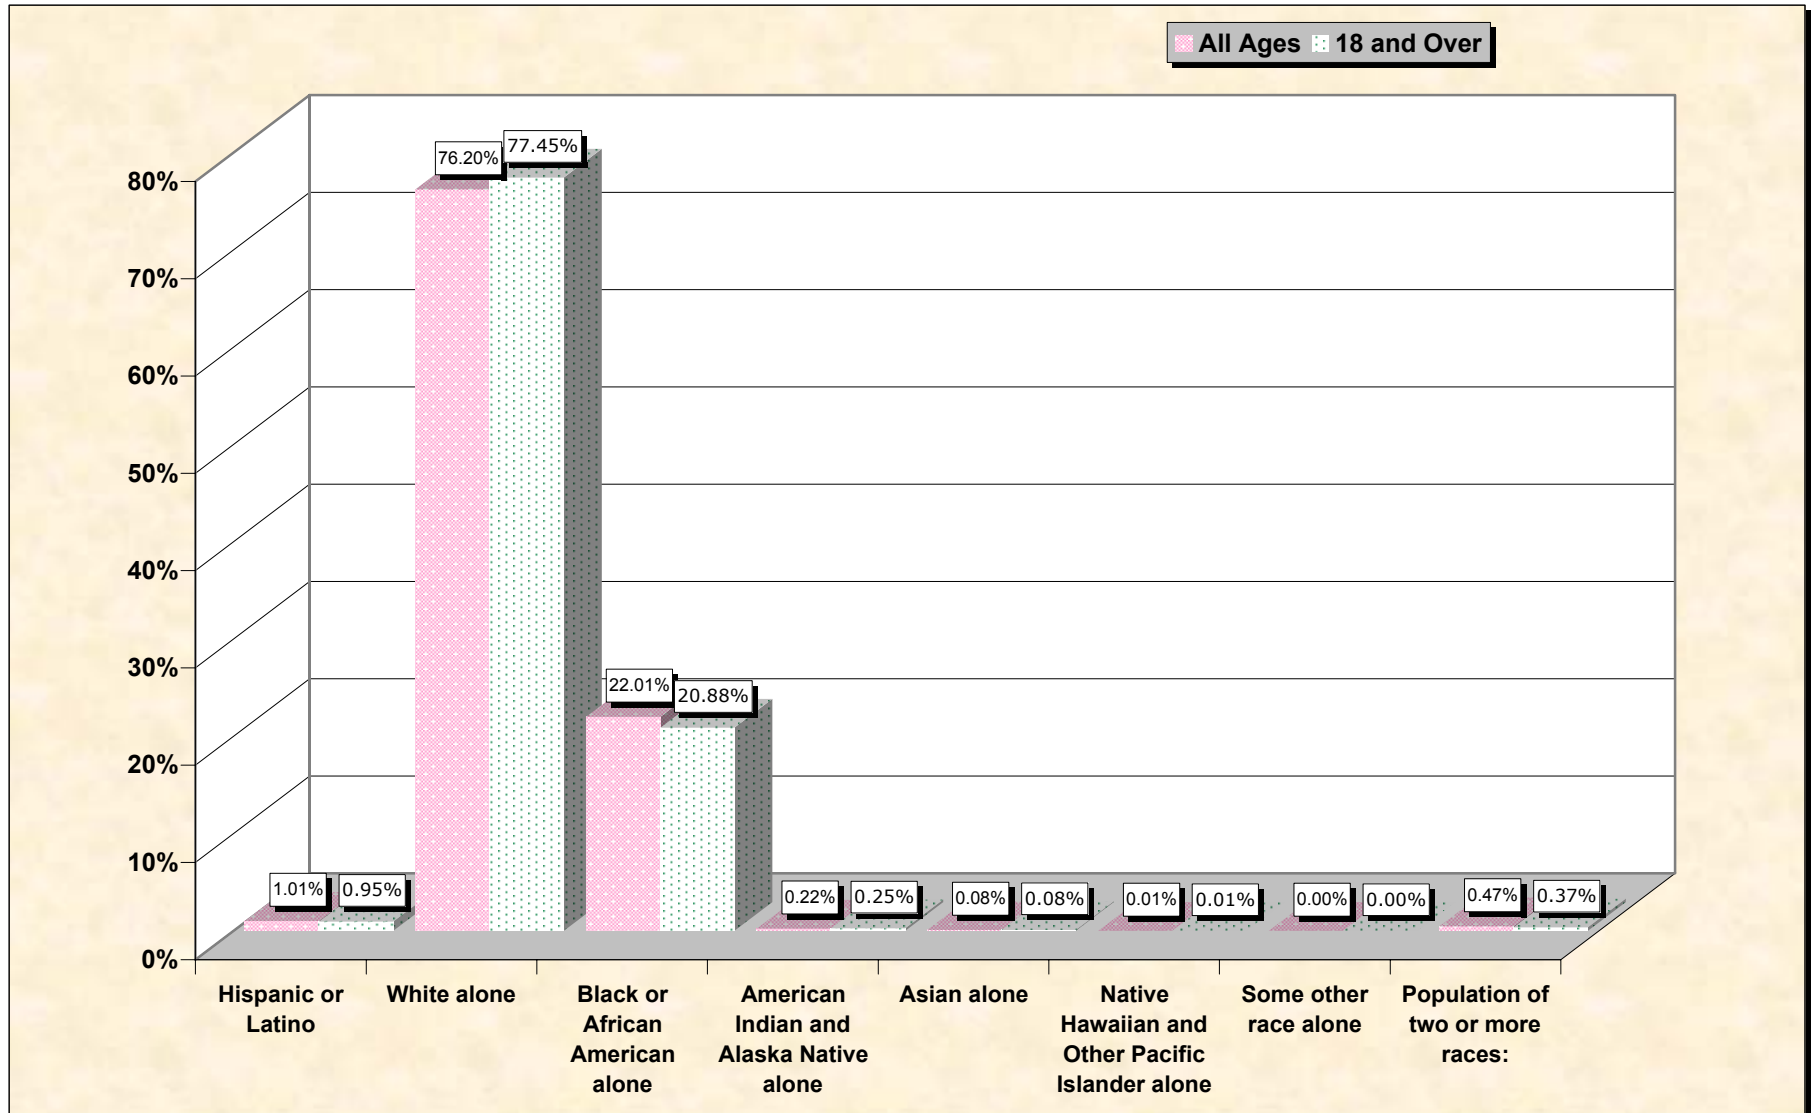

Population by Race or Ethnicity and Age

Bibb County, Alabama

Data Set: Census 2000 Redistricting Data (Public Law 94-171) Summary File

www.fairdata2000.com

[3-Oct-02](#)

Hispanic or Latino, and not Hispanic by Race and Age Bibb County, Alabama

Source: Data Set: Census 2000 Redistricting Data (Public Law 94-171) Summary File. PL2. HISPANIC OR LATINO, AND NOT HISPANIC OR LATINO BY RACE [73] - Universe: Total population; PL4. HISPANIC OR LATINO, AND NOT HISPANIC OR LATINO BY RACE FOR THE POPULATION 18 YEARS AND OVER [73] - Universe: Total population 18 years and over

source data for chart

HISPANIC OR LATINO, AND NOT HISPANIC OR LATINO BY RACE

	Bibb County, Alabama
Total:	20,826
Hispanic or Latino	210
Not Hispanic or Latino:	20,616
Population of one race:	20,519
White alone	15,870
Black or African American alone	4,584
American Indian and Alaska Native alone	46
Asian alone	17
Native Hawaiian and Other Pacific Islander alone	2
Some other race alone	0
Population of two or more races:	97

	Bibb County, Alabama
Total:	15,540
Hispanic or Latino	148
Not Hispanic or Latino:	15,392
Population of one race:	15,334
White alone	12,035
Black or African American alone	3,245
American Indian and Alaska Native alone	39
Asian alone	13
Native Hawaiian and Other Pacific Islander alone	2
Some other race alone	0
Population of two or more races:	58