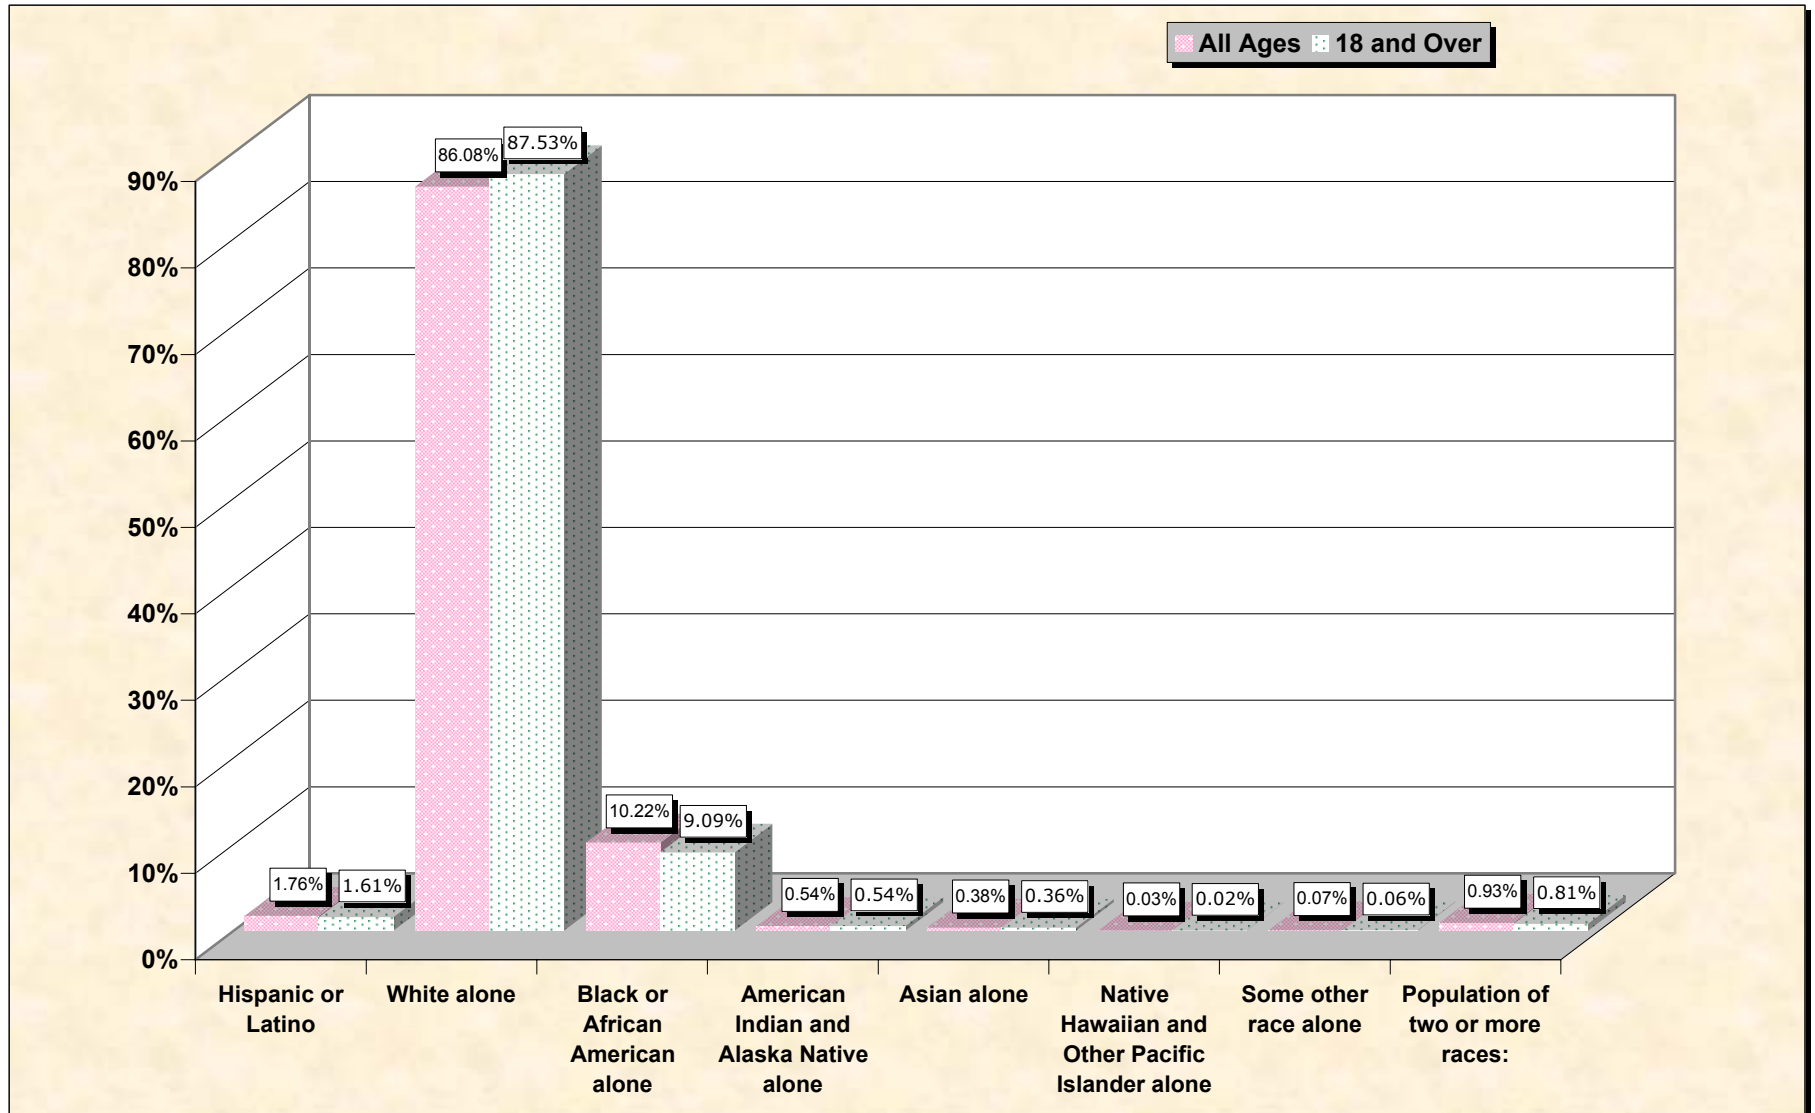

# Population by Race or Ethnicity and Age

# Hispanic or Latino, and not Hispanic by Race and Age Baldwin County, Alabama

Source: Data Set: Census 2000 Redistricting Data (Public Law 94-171) Summary File. PL2. HISPANIC OR LATINO, AND NOT HISPANIC OR LATINO BY RACE [73] - Universe: Total population; PL4. HISPANIC OR LATINO, AND NOT HISPANIC OR LATINO BY RACE FOR THE POPULATION 18 YEARS AND OVER [73] - Universe: Total population 18 years and over

**source data for chart**

**HISPANIC OR LATINO, AND NOT HISPANIC OR LATINO BY RACE**

	<b>Baldwin County, Alabama</b>
Total:	140,415
Hispanic or Latino	2,466
Not Hispanic or Latino:	137,949
Population of one race:	136,650
White alone	120,868
Black or African American alone	14,357
American Indian and Alaska Native alone	753
Asian alone	531
Native Hawaiian and Other Pacific Islander alone	37
Some other race alone	104
Population of two or more races:	1,299

	<b>Baldwin County, Alabama</b>
Total:	106,095
Hispanic or Latino	1,703
Not Hispanic or Latino:	104,392
Population of one race:	103,529
White alone	92,861
Black or African American alone	9,639
American Indian and Alaska Native alone	570
Asian alone	378
Native Hawaiian and Other Pacific Islander alone	22
Some other race alone	59
Population of two or more races:	863